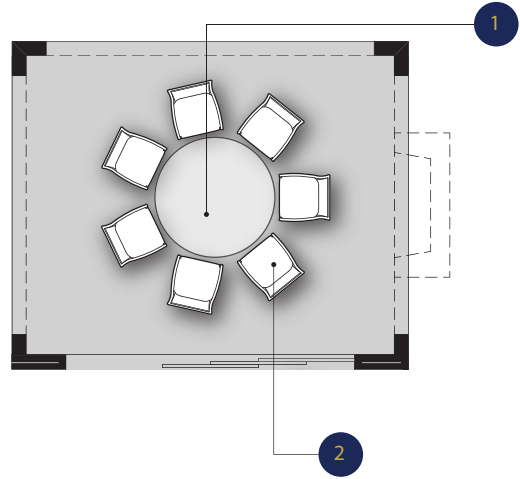

First Floor

Second Floor

Outdoor Patio **\$14,058**

LAUREL AT SUNSET™
SIMPLE. STYLISH. HOME.

1 BELGIAN TRESTLE WEATHERED CONCRETE & TEAK ROUND DINING TABLE

2 CORONADO ARMCHAIR WITH CUSHION

4 STUART OUTDOOR COFFEE TABLE