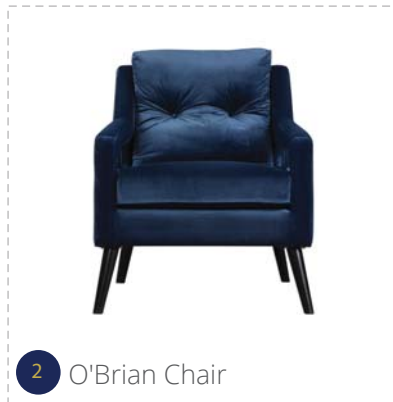

Loft & Lounge

LOUNGE ROOM 2nd FLOOR & CHANDELIERS										
1		Ian Sofa	Resource Décor	MA845.CSLA.03	118 x 38 x 31.5	\$6,297.00	\$4,932.65	1	\$4,932.7	
2		Admire Office Chair WHite	Zuomod	205711	W 18.5 x H 32.5 x L 22.0	\$387.00	\$225.75	3	\$677.3	
3		c	Currey & Co	9311	27"RD x 68" H	\$5,740.00	\$4,305.00	2	\$8,610.0	
Total:								6	\$14,219.90	

LAUREL AT SUNSET™
SIMPLE. STYLISH. HOME.

Mahogany
THE ANDALUSIAN

Furniture Package From \$26,000

Sq Ft	Bedrooms	Bathrooms	Grages	Price From
3289	5-6	5.5	2-3	\$ 1,349,995

First Floor

Second Floor

Office **\$5,694**