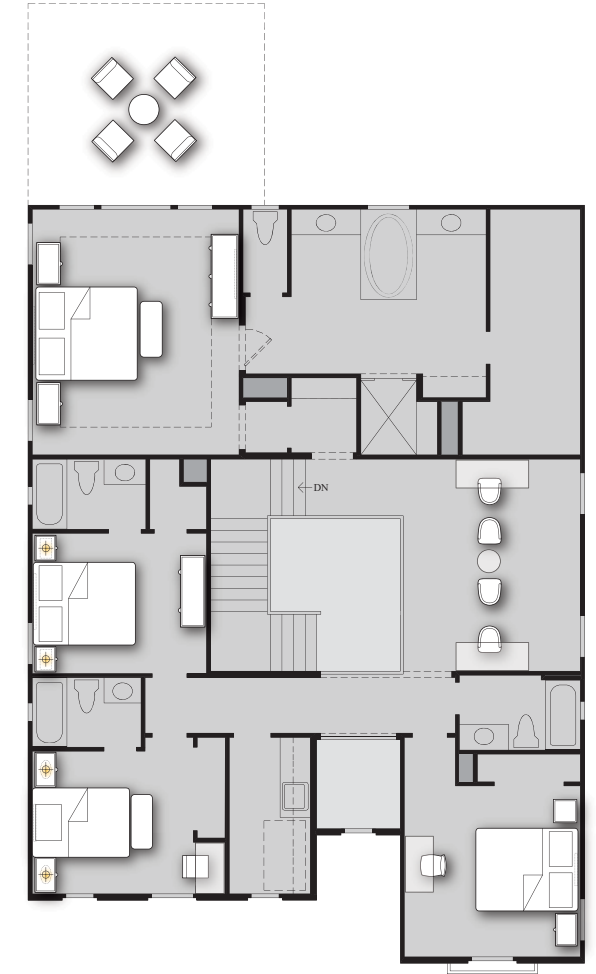

Loft & Lounge

LOUNGE ROOM 2nd FLOOR & CHANDELIERS										
1		Ian Sofa	Resource Décor	MA845.CSLA.03	118 x 38 x 31.5	\$6,297.00	\$4,932.65	1	\$4,932.7	
2		Admire Office Chair WHite	Zuomod	205711	W 18.5 x H 32.5 x L 22.0	\$387.00	\$225.75	3	\$677.3	
3		c	Currey & Co	9311	27"RD x 68" H	\$5,740.00	\$4,305.00	2	\$8,610.0	
Total:								6	\$14,219.90	

LAUREL AT SUNSET™
SIMPLE. STYLISH. HOME.

Mahogany
THE ANDALUSIAN

Furniture Package From \$26,000

Sq Ft	Bedrooms	Bathrooms	Grages	Price From
3289	5-6	5.5	2-3	\$ 1,349,995

First Floor

Second Floor

Office **\$5,694**

LAUREL AT SUNSET™
SIMPLE. STYLISH. HOME.

Office									
1		CHARLES DESK - SINGLE PED / LIVE EDGE	Resourse Décor	701199	65 x 26 x 31	\$3,747.00	\$1,935.95	1	\$1,936.0
2		O'Brian Chair	Uttermost	23318	28 W X 35 H X 34 D (in)	\$1,047.00	\$540.95	1	\$541.0
3		Nova Mirror	Uttermost	9034	24"x24"	\$237.00	\$122.45	1	\$122.5
4		Leisa, Armchair	Uttermost	23114	33 W X 33 H X 31 D (in)	\$1,197.00	\$618.45	1	\$618.5
5		Peyton Console	Resourse Décor	704236	79.5 x 16 x 36.5	\$2,997.00	\$1,548.45	1	\$1,548.5
6		SPIRAL RIVOLI - 7 LAYER	Resource Décor	SPIRAL RIVOLI - 7 LAYER	30 x 9 x 24	\$1,797.00	\$928.45	1	\$928.5
Total:								6	\$5,694.70