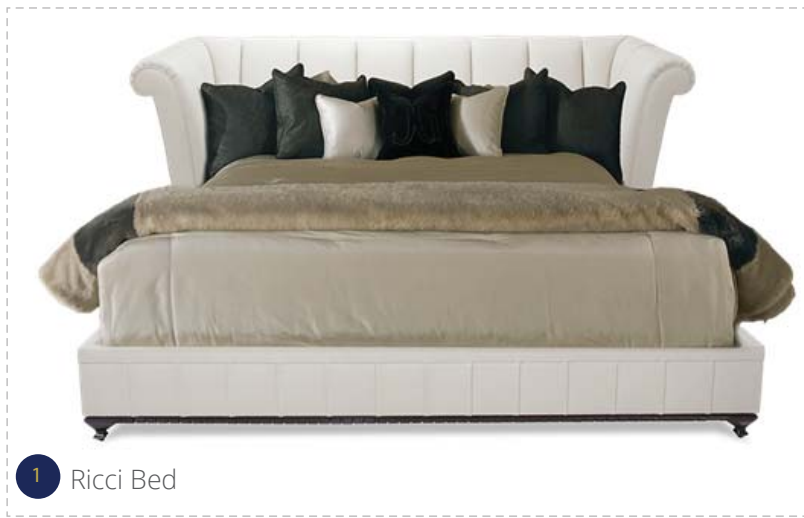

Bedroom \$33,000

5 La Dame Au Chapeau

4 Chandon Droite

3 Rene Lamp

2 Chez Harrods

1 Ricci Bed

LAUREL AT SUNSET™
SIMPLE. STYLISH. HOME.

Bedroom									
1		Ricci Bed	As shown	20-0534CG	King Size	\$12,382.00	\$9,286.50	1	\$9,286.50
2		Chez Harrods	Black Satin	76-0296CG	W28 x D19 x H28"	\$4,559.00	\$3,419.25	2	\$6,838.50
3		Rene Lamp	Java Café Varnish	90-0046CG	W20 x D20 x H36"	\$2,203.00	\$1,652.25	2	\$3,304.50
4		Chandon Droite	As shown	60-0247 CG	W79xD41xH39"	\$8,646.00	\$6,484.50	1	\$6,484.50
5		La Dame Au Chapeau	As shown	46-0494 CG	W35 x D2 x H63"	\$9,448.00	\$7,086.00	1	\$7,086.00
Total:								7	\$33,000.00