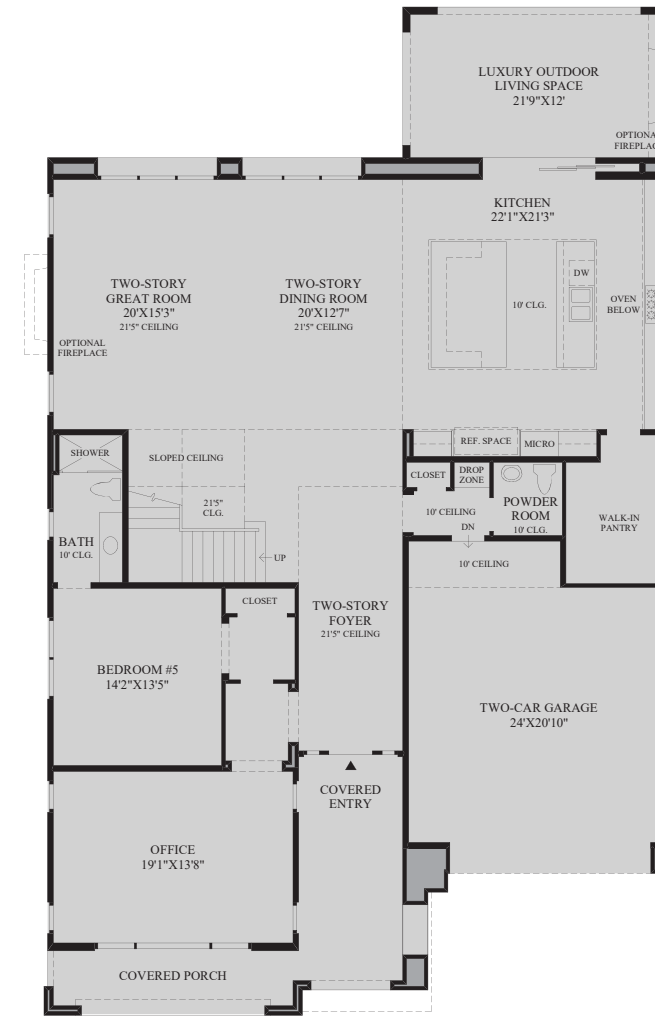

Soleil
THE COSTAL CONTEMPORARY

Furniture Package From \$41,000

Sq Ft	Bedrooms	Bathrooms	Grages	Price From
4627	5-6	5.5-6.5	2	\$ 2,075,995

MORE HOME PACKAGES AT

LAUREL AT SUNSET™

SIMPLE. STYLISH. HOME.

LAUREL AT SUNSET™
SIMPLE. STYLISH. HOME.

Soleil
THE COSTAL CONTEMPORARY

Furniture Package From \$41,000

Sq Ft	Bedrooms	Bathrooms	Grages	Price From
4627	5-6	5.5-6.5	2	\$ 2,075,995

First Floor

Second Floor

Living Area **\$45,299**

Living Room									
1		Hermes Vase	Blondewood	W13 x D13 x H28"	46-0241CG	\$2,728.00	\$2,046.00	1	\$2,046.00
2		La Flamme Art	Renaissance Gold	46-0252CG	35"W 79"H	\$4,737.00	\$3,552.75	1	\$3,552.75
3		The Hepburn U Shaped Sofa	As shown	60-0457CG	W183 x D79 x H28"	\$24,294.00	\$18,220.50	1	\$18,220.50
4		Pivotant Armchair	As shown	60-0441CG	W34 x D31 x H32"	\$3,478.00	\$2,608.50	1	\$2,608.50
5		Ensemble Coffee Table	Natural Tobac	76-0335CG	W77 x D32 x H16"	\$9,432.00	\$7,074.00	1	\$7,074.00
6		Medus Lamp	Black Lacq	90-0024CG	W17 x D17 x H75"	\$2,308.00	\$1,731.00	1	\$1,731.00
7		Le Lotus Chair	Antique Brass	60-0510CG	W15 x D32 x H39"	\$13,422.00	\$10,066.50	1	\$10,066.50
Total:								7	\$45,299.25

Kitchen & Dining Area **\$21,006**

Living Room/Kitchen									
1		Morand Coffee Table	As shown	76-0260CG	W65 x D31 x H14"	\$4,149.00	\$3,111.75	1	\$3,111.75
2		Le Chaland Bench	Blondewood	60-0335CG	W119 x D18 x H18"	\$4,777.00	\$3,582.75	1	\$3,582.75
3		Vigne Pour Deux	As shown	60-0421CG	W65 x D30 x H31"	\$5,190.00	\$3,892.50	1	\$3,892.50
4		Maxim Bar Chairs	As shown	60-0484CG	W25 x D25 x H37"	\$2,376.00	\$1,782.00	4	\$7,128.00
5		Vigne Arm Chair	As shown	60-0416CG	W30 x D25 x H31"	\$2,194.00	\$1,645.50	2	\$3,291.00
Total:								9	\$21,006.00