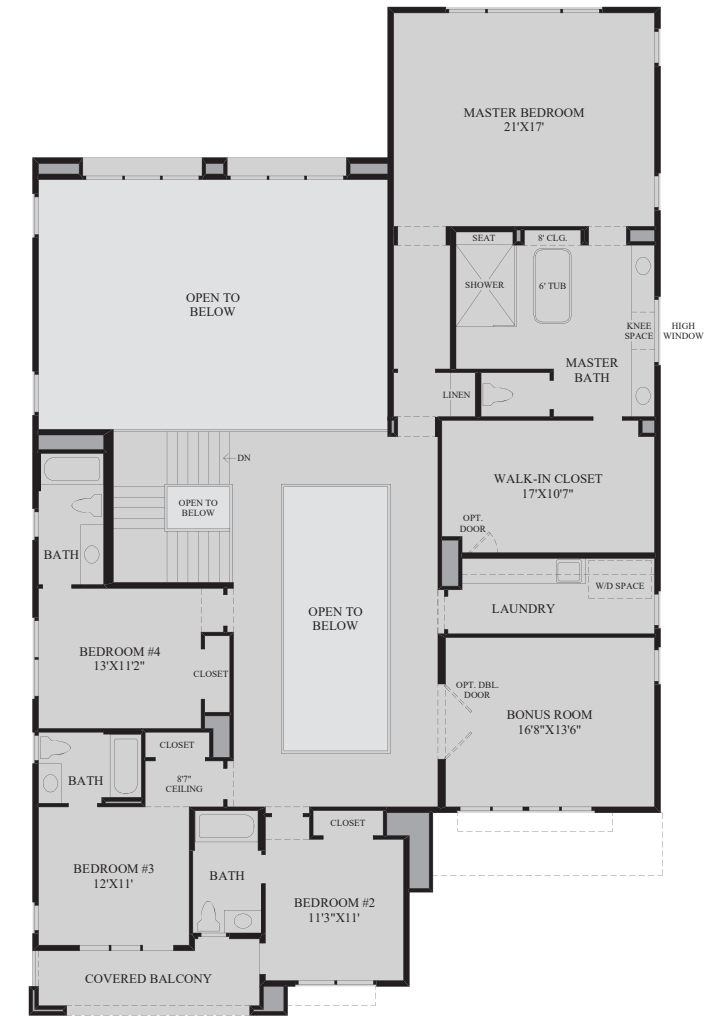

Soleil
THE COSTAL CONTEMPORARY

Furniture Package From \$41,000

Sq Ft	Bedrooms	Bathrooms	Grages	Price From
4627	5-6	5.5-6.5	2	\$ 2,075,995

First Floor

Second Floor

Living Area **\$45,299**

Living Room									
1		Hermes Vase	Blondewood	W13 x D13 x H28"	46-0241CG	\$2,728.00	\$2,046.00	1	\$2,046.00
2		La Flamme Art	Renaissance Gold	46-0252CG	35"W 79"H	\$4,737.00	\$3,552.75	1	\$3,552.75
3		The Hepburn U Shaped Sofa	As shown	60-0457CG	W183 x D79 x H28"	\$24,294.00	\$18,220.50	1	\$18,220.50
4		Pivotant Armchair	As shown	60-0441CG	W34 x D31 x H32"	\$3,478.00	\$2,608.50	1	\$2,608.50
5		Ensemble Coffee Table	Natural Tobac	76-0335CG	W77 x D32 x H16"	\$9,432.00	\$7,074.00	1	\$7,074.00
6		Medus Lamp	Black Lacq	90-0024CG	W17 x D17 x H75"	\$2,308.00	\$1,731.00	1	\$1,731.00
7		Le Lotus Chair	Antique Brass	60-0510CG	W15 x D32 x H39"	\$13,422.00	\$10,066.50	1	\$10,066.50
Total:								7	\$45,299.25

Kitchen & Dining Area **\$21,006**

Living Room/Kitchen									
1		Morand Coffee Table	As shown	76-0260CG	W65 x D31 x H14"	\$4,149.00	\$3,111.75	1	\$3,111.75
2		Le Chaland Bench	Blondewood	60-0335CG	W119 x D18 x H18"	\$4,777.00	\$3,582.75	1	\$3,582.75
3		Vigne Pour Deux	As shown	60-0421CG	W65 x D30 x H31"	\$5,190.00	\$3,892.50	1	\$3,892.50
4		Maxim Bar Chairs	As shown	60-0484CG	W25 x D25 x H37"	\$2,376.00	\$1,782.00	4	\$7,128.00
5		Vigne Arm Chair	As shown	60-0416CG	W30 x D25 x H31"	\$2,194.00	\$1,645.50	2	\$3,291.00
Total:								9	\$21,006.00