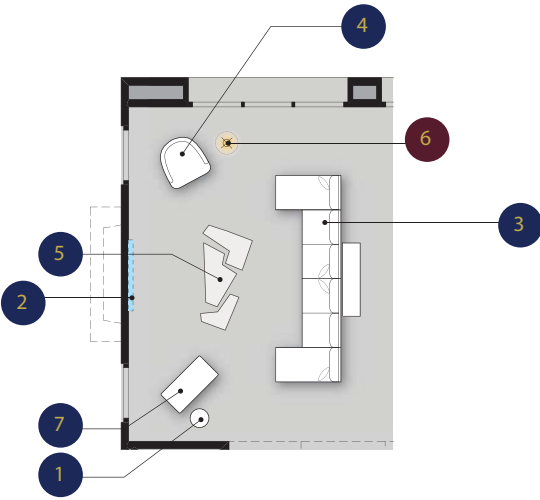

Soleil
THE COSTAL CONTEMPORARY

Furniture Package From \$41,000

Sq Ft	Bedrooms	Bathrooms	Grages	Price From
4627	5-6	5.5-6.5	2	\$ 2,075,995

First Floor

Second Floor

Living Area **\$45,299**

Living Room									
1		Hermes Vase	Blondewood	W13 x D13 x H28"	46-0241CG	\$2,728.00	\$2,046.00	1	\$2,046.00
2		La Flamme Art	Renaissance Gold	46-0252CG	35"W 79"H	\$4,737.00	\$3,552.75	1	\$3,552.75
3		The Hepburn U Shaped Sofa	As shown	60-0457CG	W183 x D79 x H28"	\$24,294.00	\$18,220.50	1	\$18,220.50
4		Pivotant Armchair	As shown	60-0441CG	W34 x D31 x H32"	\$3,478.00	\$2,608.50	1	\$2,608.50
5		Ensemble Coffee Table	Natural Tobac	76-0335CG	W77 x D32 x H16"	\$9,432.00	\$7,074.00	1	\$7,074.00
6		Medus Lamp	Black Lacq	90-0024CG	W17 x D17 x H75"	\$2,308.00	\$1,731.00	1	\$1,731.00
7		Le Lotus Chair	Antique Brass	60-0510CG	W15 x D32 x H39"	\$13,422.00	\$10,066.50	1	\$10,066.50
Total:								7	\$45,299.25