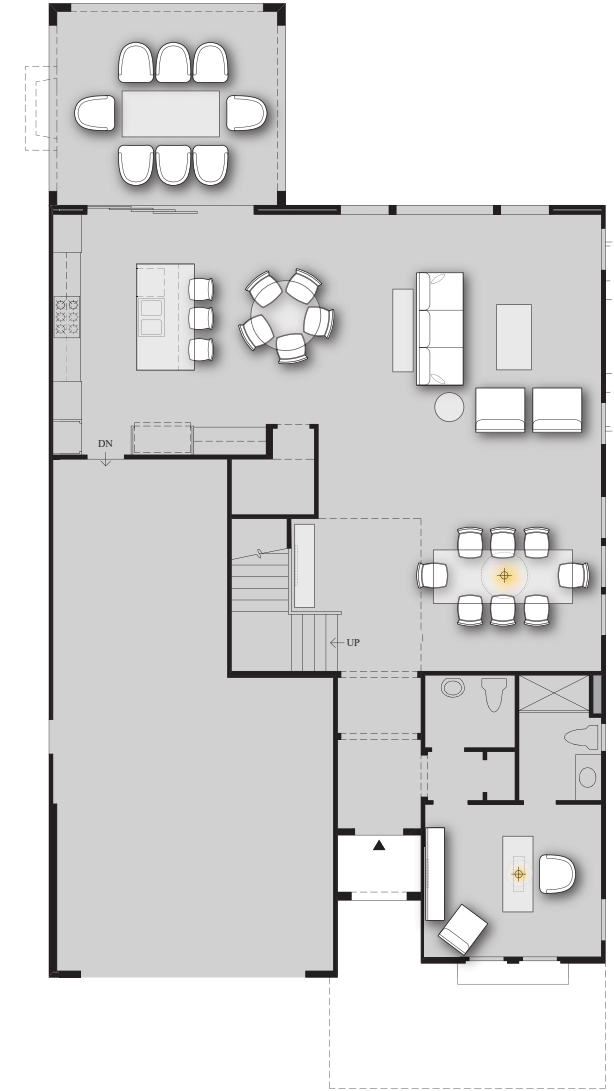

2 Mosaic Arm Chair

3 Mosaic Side Chair

4 Santina, 2 Lt. Pendant

6 Marlow 6 Lt

5 Painted Black Fabric Barstool

LAUREL AT SUNSET™
SIMPLE. STYLISH. HOME.

Kitchen									
1		Sutton Dining Table	Bernhardt	W367-222	W: 76" D: 46" X H: 30"	\$2,169.00	\$1,301.40	1	\$1,301.4
2		Mosaic Arm Chair	Bernhardt	373-542L	W: 23.5 x D: 26.75 x H: 38	\$1,431.00	\$858.60	2	\$1,717.2
3		Mosaic Side Chair	Bernhardt	373-541L	W: 21.5 x D: 26.75 x H: 38	\$1,332.00	\$799.20	4	\$3,196.8
4		Santina, 2 Lt. Pendant	Uttermost	22033	24 H X 30 W X 11 D (in)	\$807.00	\$470.75	1	\$470.8
5		Painted Black Fabric Barstool	Jonathan Charles	495182-BLA-F001	18 1/2 x 14 1/2 x 30 inches	\$897.00	\$523.25	2	\$1,046.5
6		Marlow 6 Lt	Uttermost	21273	24 H X 24 Dia. (in)	\$537.00	\$313.25	1	\$313.3
Total:								11	\$8,045.90

Loft & Lounge

LOUNGE ROOM 2nd FLOOR & CHANDELIERS										
1		Ian Sofa	Resource Décor	MA845.CSLA.03	118 x 38 x 31.5	\$6,297.00	\$4,932.65	1	\$4,932.7	
2		Admire Office Chair WHite	Zuomod	205711	W 18.5 x H 32.5 x L 22.0	\$387.00	\$225.75	3	\$677.3	
3		c	Currey & Co	9311	27"RD x 68" H	\$5,740.00	\$4,305.00	2	\$8,610.0	
Total:								6	\$14,219.90	

LAUREL AT SUNSET™
SIMPLE. STYLISH. HOME.

Mahogany
THE ANDALUSIAN

Furniture Package From \$26,000

Sq Ft	Bedrooms	Bathrooms	Grages	Price From
3289	5-6	5.5	2-3	\$ 1,349,995

First Floor

Second Floor

Office **\$5,694**