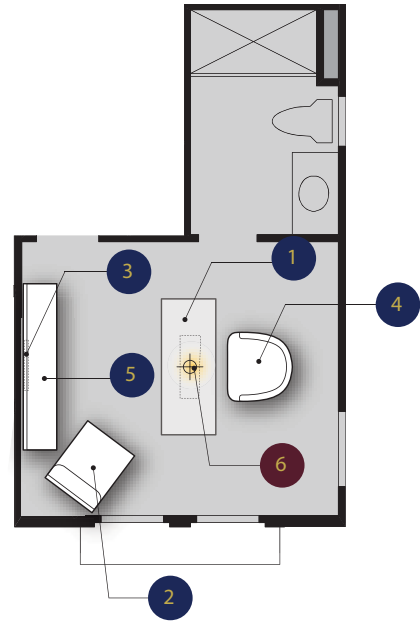

Loft & Lounge

LOUNGE ROOM 2nd FLOOR & CHANDELIERS										
1		Ian Sofa	Resource Décor	MA845.CSLA.03	118 x 38 x 31.5	\$6,297.00	\$4,932.65	1	\$4,932.7	
2		Admire Office Chair WHite	Zuomod	205711	W 18.5 x H 32.5 x L 22.0	\$387.00	\$225.75	3	\$677.3	
3		c	Currey & Co	9311	27"RD x 68" H	\$5,740.00	\$4,305.00	2	\$8,610.0	
Total:								6	\$14,219.90	

LAUREL AT SUNSET™
SIMPLE. STYLISH. HOME.

Mahogany
THE ANDALUSIAN

Furniture Package From \$26,000

Sq Ft	Bedrooms	Bathrooms	Grages	Price From
3289	5-6	5.5	2-3	\$ 1,349,995

First Floor

Second Floor

Office **\$5,694**

LAUREL AT SUNSET™
SIMPLE. STYLISH. HOME.

Office									
1		CHARLES DESK - SINGLE PED / LIVE EDGE	Resourse Décor	701199	65 x 26 x 31	\$3,747.00	\$1,935.95	1	\$1,936.0
2		O'Brian Chair	Uttermost	23318	28 W X 35 H X 34 D (in)	\$1,047.00	\$540.95	1	\$541.0
3		Nova Mirror	Uttermost	9034	24"x24"	\$237.00	\$122.45	1	\$122.5
4		Leisa, Armchair	Uttermost	23114	33 W X 33 H X 31 D (in)	\$1,197.00	\$618.45	1	\$618.5
5		Peyton Console	Resourse Décor	704236	79.5 x 16 x 36.5	\$2,997.00	\$1,548.45	1	\$1,548.5
6		SPIRAL RIVOLI - 7 LAYER	Resource Décor	SPIRAL RIVOLI - 7 LAYER	30 x 9 x 24	\$1,797.00	\$928.45	1	\$928.5
Total:								6	\$5,694.70