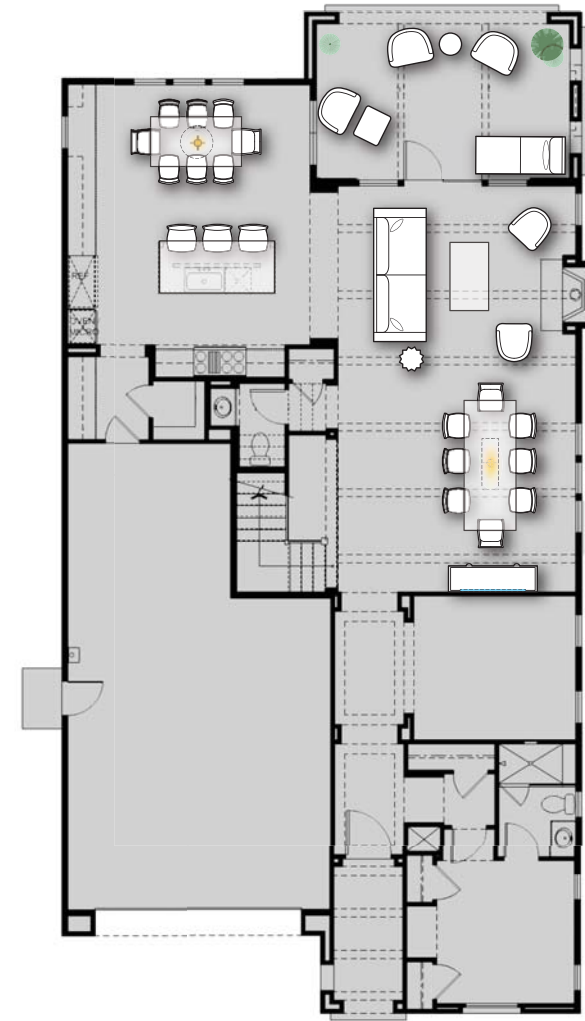

Loft & Lounge

LOUNGE ROOM 2nd FLOOR & CHANDELIERS										
1		Ian Sofa	Resource Décor	MA845.CSLA.03	118 x 38 x 31.5	\$6,297.00	\$4,932.65	1	\$4,932.7	
2		Admire Office Chair WHite	Zuomod	205711	W 18.5 x H 32.5 x L 22.0	\$387.00	\$225.75	3	\$677.3	
3		c	Currey & Co	9311	27"RD x 68" H	\$5,740.00	\$4,305.00	2	\$8,610.0	
Total:								6	\$14,219.90	

Girl's Room
Bedroom #2

\$3,582

LAUREL AT SUNSET™
SIMPLE. STYLISH. HOME.

Bedroom #2										
1		Garnett Bed	Wesley Allen	1235	Queen	\$1,299.00	\$941.78	1	\$941.8	
2		Wethersfield Estate-Telephone Table in Brimfield Oak	Stanley	518-13-8	22"W x 18"D x 28"H	\$475.00	\$405.00	2	\$810.0	
3		Charleston Regency-Island House Dresser in Ropemaker's White	Stanley	302-23-06	61.5"W x 21"D x 38.1875"H	\$1,845.00	\$1,449.50	1	\$1,449.5	
4		Stabina Table Lamp	Uttermost	26541-1	30H, Shade 11H X 17W X 10D (in)	\$381.00	\$196.85	1	\$196.9	
5		Trio in Light	Uttermost	33664	48 W X 38 H X 2 D (in)	\$357.00	\$184.45	1	\$184.5	
								Total:	6	\$3,582.57

Vicenza Residence 3
GROVES AT ORCHARD HILLS

Furniture Package From \$20,000

Sq Ft	Bedrooms	Bathrooms	Grages	High
3,747 - 4,171	4 - 5	3.5-4.5	2	\$1,000,000' s

LAUREL AT SUNSET™
SIMPLE. STYLISH. HOME.

First Floor