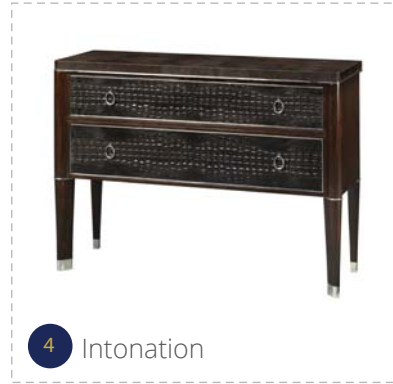

Master Bedroom $24,145

LAUREL AT SUNSET™
SIMPLE. STYLISH. HOME.