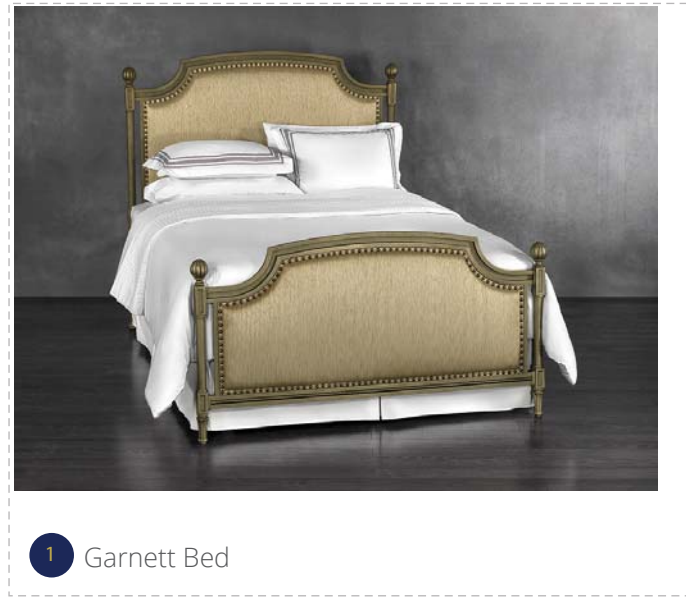

Girl's Room
Bedroom #2

\$3,582

LAUREL AT SUNSET™
SIMPLE. STYLISH. HOME.

Bedroom #2										
1		Garnett Bed	Wesley Allen	1235	Queen	\$1,299.00	\$941.78	1	\$941.8	
2		Wethersfield Estate-Telephone Table in Brimfield Oak	Stanley	518-13-8	22"W x 18"D x 28"H	\$475.00	\$405.00	2	\$810.0	
3		Charleston Regency-Island House Dresser in Ropemaker's White	Stanley	302-23-06	61.5"W x 21"D x 38.1875"H	\$1,845.00	\$1,449.50	1	\$1,449.5	
4		Stabina Table Lamp	Uttermost	26541-1	30H, Shade 11H X 17W X 10D (in)	\$381.00	\$196.85	1	\$196.9	
5		Trio in Light	Uttermost	33664	48 W X 38 H X 2 D (in)	\$357.00	\$184.45	1	\$184.5	
								Total:	6	\$3,582.57