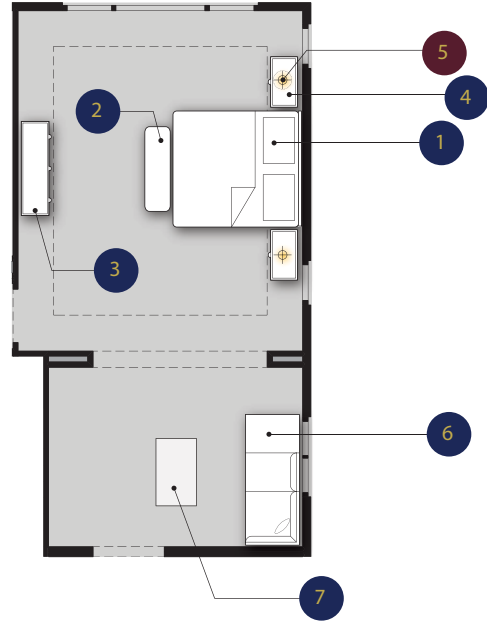

Master Bedroom $24,145

LAUREL AT SUNSET™
SIMPLE. STYLISH. HOME.