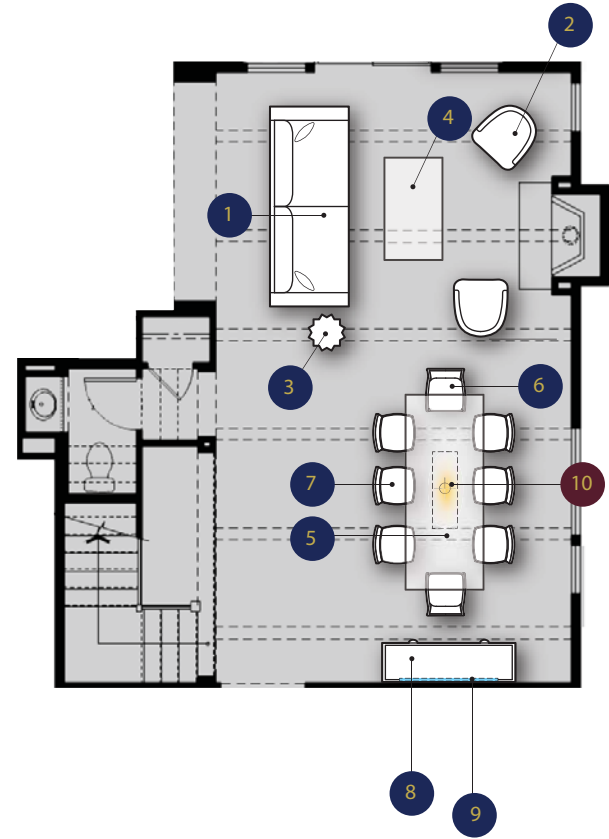

Great Room $35,735

LAUREL AT SUNSET™
SIMPLE. STYLISH. HOME.