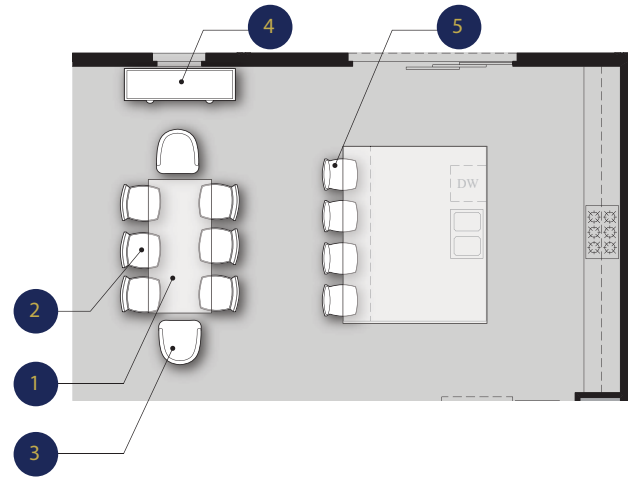

Kitchen & Dining Area **$37,383**

1 SAN LORENZO DINING TABLE