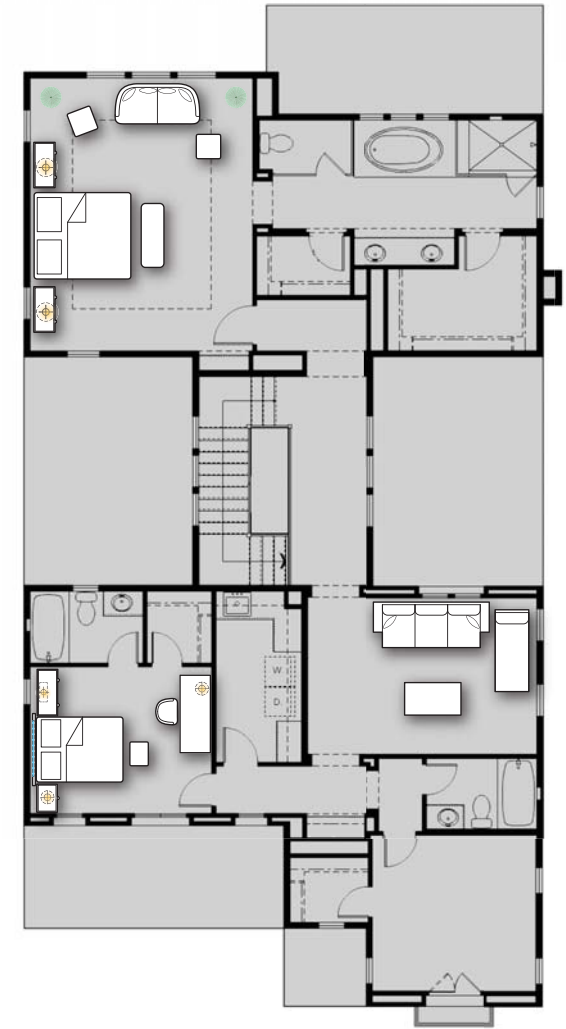

Loft & Lounge

LOUNGE ROOM 2nd FLOOR & CHANDELIERS										
1		Ian Sofa	Resource Décor	MA845.CSLA.03	118 x 38 x 31.5	\$6,297.00	\$4,932.65	1	\$4,932.7	
2		Admire Office Chair WHite	Zuomod	205711	W 18.5 x H 32.5 x L 22.0	\$387.00	\$225.75	3	\$677.3	
3		c	Currey & Co	9311	27"RD x 68" H	\$5,740.00	\$4,305.00	2	\$8,610.0	
Total:								6	\$14,219.90	

Vicenza Residence 3
GROVES AT ORCHARD HILLS

Furniture Package From \$20,000

Sq Ft	Bedrooms	Bathrooms	Grages	High
3,747 - 4,171	4 - 5	3.5-4.5	2	\$1,000,000' s

LAUREL AT SUNSET™
SIMPLE. STYLISH. HOME.

First Floor