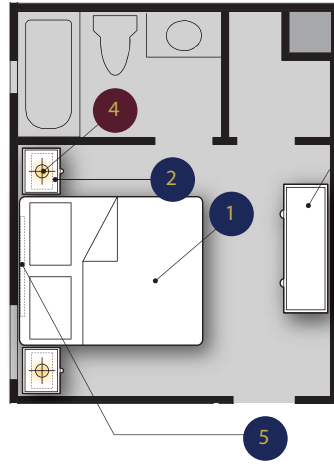

Girl's Room
Bedroom #2

$3,582

LAUREL AT SUNSET™
SIMPLE. STYLISH. HOME.

Bedroom #2										
1		Garnett Bed	Wesley Allen	1235	Queen	$1,299.00	$941.78	1	$941.8	
2		Wethersfield Estate-Telephone Table in Brimfield Oak	Stanley	518-13-8	22"W x 18"D x 28"H	$475.00	$405.00	2	$810.0	
3		Charleston Regency-Island House Dresser in Ropemaker's White	Stanley	302-23-06	61.5"W x 21"D x 38.1875"H	$1,845.00	$1,449.50	1	$1,449.5	
4		Stabina Table Lamp	Uttermost	26541-1	30H, Shade 11H X 17W X 10D (in)	$381.00	$196.85	1	$196.9	
5		Trio in Light	Uttermost	33664	48 W X 38 H X 2 D (in)	$357.00	$184.45	1	$184.5	
								Total:	6	$3,582.57