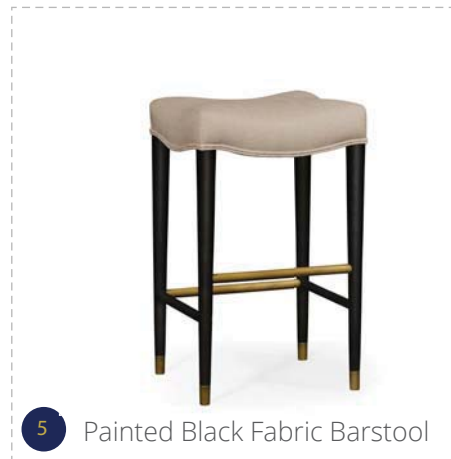

2 Mosaic Arm Chair

3 Mosaic Side Chair

4 Santina, 2 Lt. Pendant

6 Marlow 6 Lt

5 Painted Black Fabric Barstool

LAUREL AT SUNSET™
SIMPLE. STYLISH. HOME.

Kitchen									
1		Sutton Dining Table	Bernhardt	W367-222	W: 76" D: 46" X H: 30"	\$2,169.00	\$1,301.40	1	\$1,301.4
2		Mosaic Arm Chair	Bernhardt	373-542L	W: 23.5 x D: 26.75 x H: 38	\$1,431.00	\$858.60	2	\$1,717.2
3		Mosaic Side Chair	Bernhardt	373-541L	W: 21.5 x D: 26.75 x H: 38	\$1,332.00	\$799.20	4	\$3,196.8
4		Santina, 2 Lt. Pendant	Uttermost	22033	24 H X 30 W X 11 D (in)	\$807.00	\$470.75	1	\$470.8
5		Painted Black Fabric Barstool	Jonathan Charles	495182-BLA-F001	18 1/2 x 14 1/2 x 30 inches	\$897.00	\$523.25	2	\$1,046.5
6		Marlow 6 Lt	Uttermost	21273	24 H X 24 Dia. (in)	\$537.00	\$313.25	1	\$313.3
Total:								11	\$8,045.90