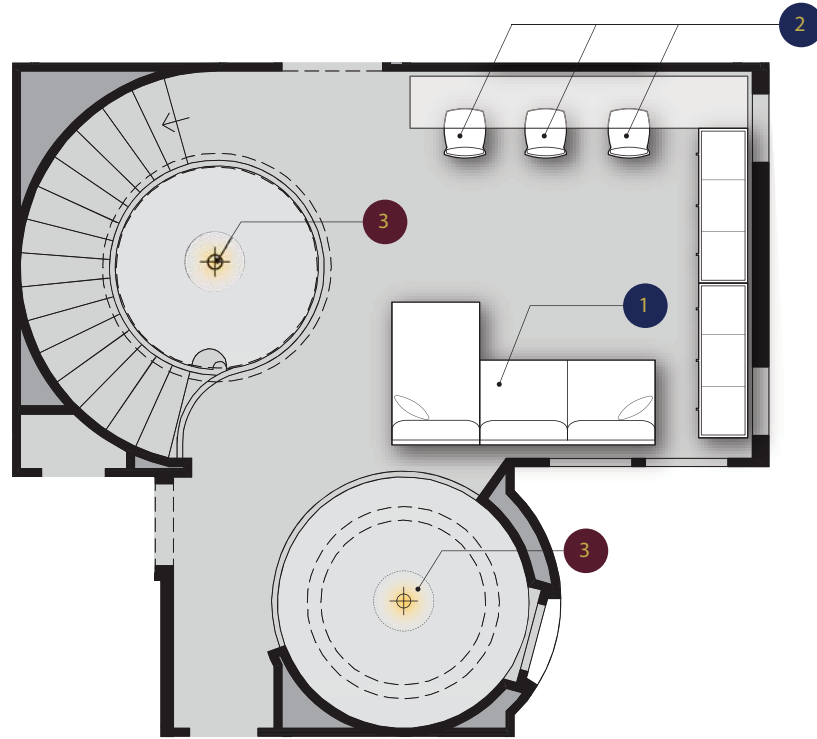

Sycamore
THE TUSCAN

Furniture Package From \$27,000

Sq Ft	Bedrooms	Bathrooms	Grages	Price From
3392	5-6	5.5	2-3	\$ 1,359,995

LAUREL AT SUNSET™
SIMPLE. STYLISH. HOME.

First Floor

Second Floor

Kitchen

1 Sutton Dining Table

2 Mosaic Arm Chair

3 Mosaic Side Chair

4 Santina, 2 Lt. Pendant

6 Marlow 6 Lt

5 Painted Black Fabric Barstool

LAUREL AT SUNSET™
SIMPLE. STYLISH. HOME.

Kitchen									
1		Sutton Dining Table	Bernhardt	W367-222	W: 76" D: 46" X H: 30"	\$2,169.00	\$1,301.40	1	\$1,301.4
2		Mosaic Arm Chair	Bernhardt	373-542L	W: 23.5 x D: 26.75 x H: 38	\$1,431.00	\$858.60	2	\$1,717.2
3		Mosaic Side Chair	Bernhardt	373-541L	W: 21.5 x D: 26.75 x H: 38	\$1,332.00	\$799.20	4	\$3,196.8
4		Santina, 2 Lt. Pendant	Uttermost	22033	24 H X 30 W X 11 D (in)	\$807.00	\$470.75	1	\$470.8
5		Painted Black Fabric Barstool	Jonathan Charles	495182-BLA-F001	18 1/2 x 14 1/2 x 30 inches	\$897.00	\$523.25	2	\$1,046.5
6		Marlow 6 Lt	Uttermost	21273	24 H X 24 Dia. (in)	\$537.00	\$313.25	1	\$313.3
Total:								11	\$8,045.90

Loft & Lounge

LOUNGE ROOM 2nd FLOOR & CHANDELIERS										
1		Ian Sofa	Resource Décor	MA845.CSLA.03	118 x 38 x 31.5	\$6,297.00	\$4,932.65	1	\$4,932.7	
2		Admire Office Chair WHite	Zuomod	205711	W 18.5 x H 32.5 x L 22.0	\$387.00	\$225.75	3	\$677.3	
3		c	Currey & Co	9311	27"RD x 68" H	\$5,740.00	\$4,305.00	2	\$8,610.0	
Total:								6	\$14,219.90	