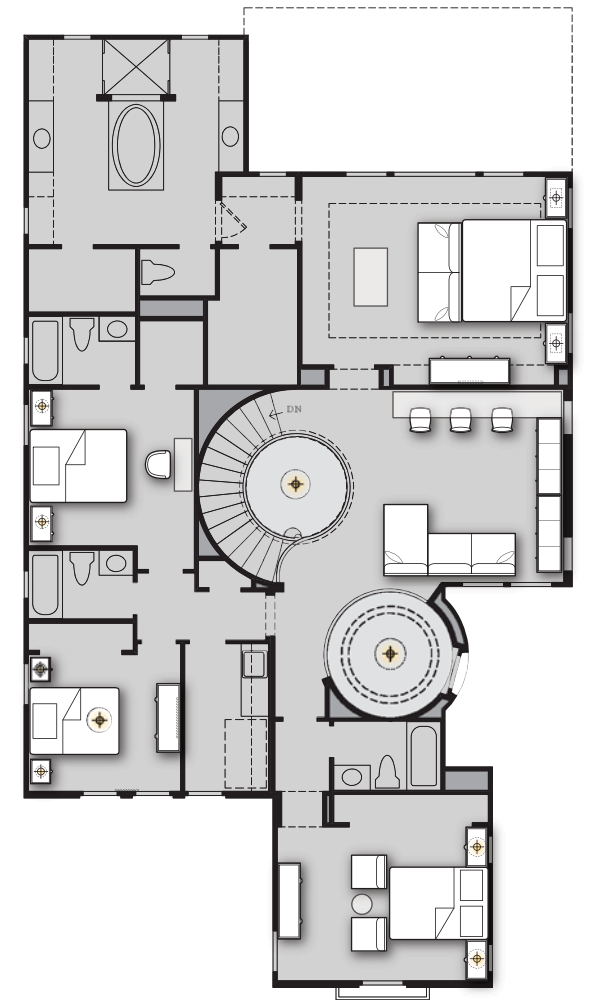

Sycamore
THE TUSCAN

Furniture Package From \$27,000

Sq Ft	Bedrooms	Bathrooms	Grages	Price From
3392	5-6	5.5	2-3	\$ 1,359,995

LAUREL AT SUNSET™
SIMPLE. STYLISH. HOME.

First Floor

Second Floor

Kitchen

1 Sutton Dining Table

2 Mosaic Arm Chair

3 Mosaic Side Chair

4 Santina, 2 Lt. Pendant

6 Marlow 6 Lt

5 Painted Black Fabric Barstool

LAUREL AT SUNSET™
SIMPLE. STYLISH. HOME.

Kitchen									
1		Sutton Dining Table	Bernhardt	W367-222	W: 76" D: 46" X H: 30"	\$2,169.00	\$1,301.40	1	\$1,301.4
2		Mosaic Arm Chair	Bernhardt	373-542L	W: 23.5 x D: 26.75 x H: 38	\$1,431.00	\$858.60	2	\$1,717.2
3		Mosaic Side Chair	Bernhardt	373-541L	W: 21.5 x D: 26.75 x H: 38	\$1,332.00	\$799.20	4	\$3,196.8
4		Santina, 2 Lt. Pendant	Uttermost	22033	24 H X 30 W X 11 D (in)	\$807.00	\$470.75	1	\$470.8
5		Painted Black Fabric Barstool	Jonathan Charles	495182-BLA-F001	18 1/2 x 14 1/2 x 30 inches	\$897.00	\$523.25	2	\$1,046.5
6		Marlow 6 Lt	Uttermost	21273	24 H X 24 Dia. (in)	\$537.00	\$313.25	1	\$313.3
Total:								11	\$8,045.90

Loft & Lounge

LOUNGE ROOM 2nd FLOOR & CHANDELIERS										
1		Ian Sofa	Resource Décor	MA845.CSLA.03	118 x 38 x 31.5	\$6,297.00	\$4,932.65	1	\$4,932.7	
2		Admire Office Chair WHite	Zuomod	205711	W 18.5 x H 32.5 x L 22.0	\$387.00	\$225.75	3	\$677.3	
3		c	Currey & Co	9311	27"RD x 68" H	\$5,740.00	\$4,305.00	2	\$8,610.0	
Total:								6	\$14,219.90	