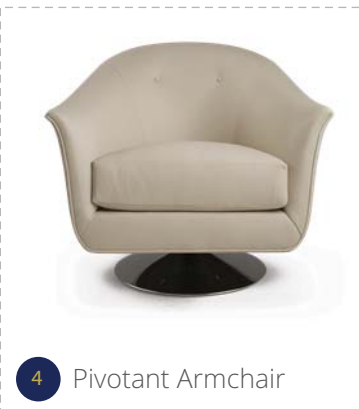

Soleil
THE COSTAL CONTEMPORARY

Furniture Package From \$41,000

Sq Ft	Bedrooms	Bathrooms	Grages	Price From
4627	5-6	5.5-6.5	2	\$ 2,075,995

First Floor

Second Floor

Living Area **\$45,299**

Living Room									
1		Hermes Vase	Blondewood	W13 x D13 x H28"	46-0241CG	\$2,728.00	\$2,046.00	1	\$2,046.00
2		La Flamme Art	Renaissance Gold	46-0252CG	35"W 79"H	\$4,737.00	\$3,552.75	1	\$3,552.75
3		The Hepburn U Shaped Sofa	As shown	60-0457CG	W183 x D79 x H28"	\$24,294.00	\$18,220.50	1	\$18,220.50
4		Pivotant Armchair	As shown	60-0441CG	W34 x D31 x H32"	\$3,478.00	\$2,608.50	1	\$2,608.50
5		Ensemble Coffee Table	Natural Tobac	76-0335CG	W77 x D32 x H16"	\$9,432.00	\$7,074.00	1	\$7,074.00
6		Medus Lamp	Black Lacq	90-0024CG	W17 x D17 x H75"	\$2,308.00	\$1,731.00	1	\$1,731.00
7		Le Lotus Chair	Antique Brass	60-0510CG	W15 x D32 x H39"	\$13,422.00	\$10,066.50	1	\$10,066.50
Total:								7	\$45,299.25