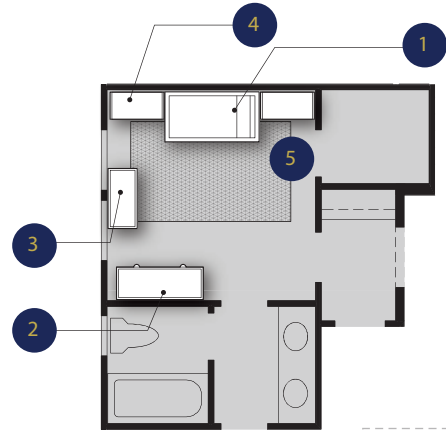

Nursery
Bedroom #2

$3,434

5 Lena Moroccan Rug