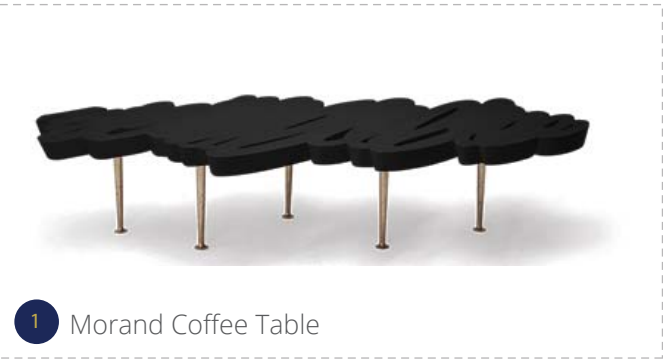

Kitchen & Dining Area **$21,006**

Living Room/Kitchen									
1		Morand Coffee Table	As shown	76-0260CG	W65 x D31 x H14"	$4,149.00	$3,111.75	1	$3,111.75
2		Le Chaland Bench	Blondewood	60-0335CG	W119 x D18 x H18"	$4,777.00	$3,582.75	1	$3,582.75
3		Vigne Pour Deux	As shown	60-0421CG	W65 x D30 x H31"	$5,190.00	$3,892.50	1	$3,892.50
4		Maxim Bar Chairs	As shown	60-0484CG	W25 x D25 x H37"	$2,376.00	$1,782.00	4	$7,128.00
5		Vigne Arm Chair	As shown	60-0416CG	W30 x D25 x H31"	$2,194.00	$1,645.50	2	$3,291.00
Total:								9	$21,006.00