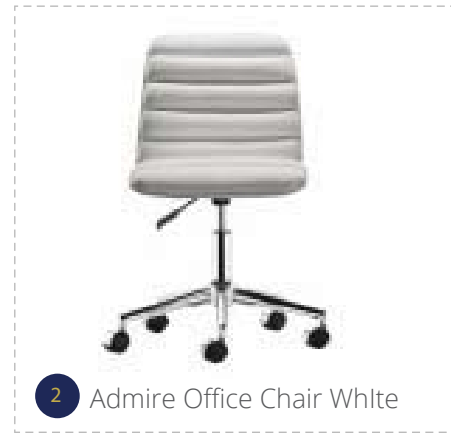

Loft & Lounge

LOUNGE ROOM 2nd FLOOR & CHANDELIERS										
1		Ian Sofa	Resource Décor	MA845.CSLA.03	118 x 38 x 31.5	\$6,297.00	\$4,932.65	1	\$4,932.7	
2		Admire Office Chair WHite	Zuomod	205711	W 18.5 x H 32.5 x L 22.0	\$387.00	\$225.75	3	\$677.3	
3		c	Currey & Co	9311	27"RD x 68" H	\$5,740.00	\$4,305.00	2	\$8,610.0	
Total:								6	\$14,219.90	