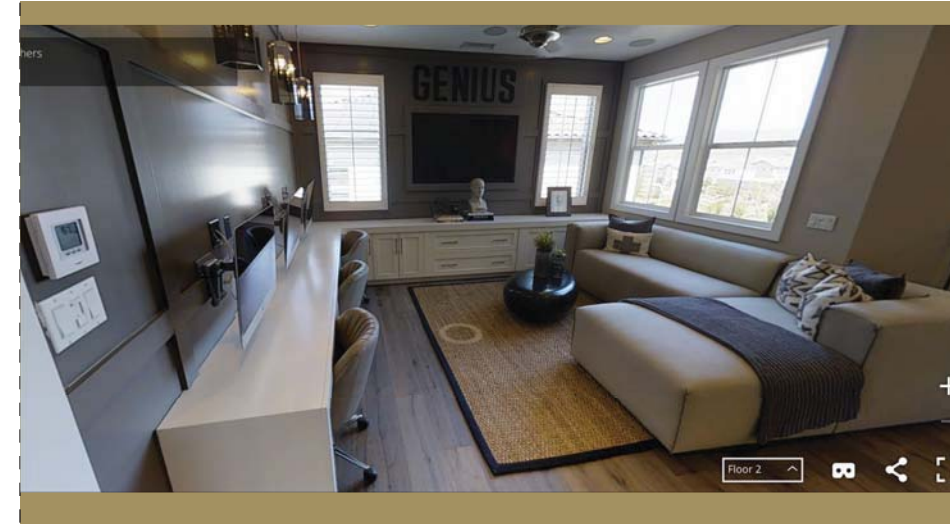

Loft & Lounge

LOUNGE ROOM 2nd FLOOR & CHANDELIERS										
1		Ian Sofa	Resource Décor	MA845.CSLA.03	118 x 38 x 31.5	$6,297.00	$4,932.65	1	$4,932.7	
2		Admire Office Chair WHite	Zuomod	205711	W 18.5 x H 32.5 x L 22.0	$387.00	$225.75	3	$677.3	
3		c	Currey & Co	9311	27"RD x 68" H	$5,740.00	$4,305.00	2	$8,610.0	
Total:								6	$14,219.90