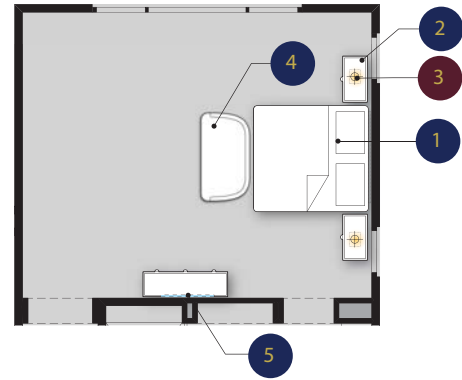

Bedroom $33,000

5 La Dame Au Chapeau