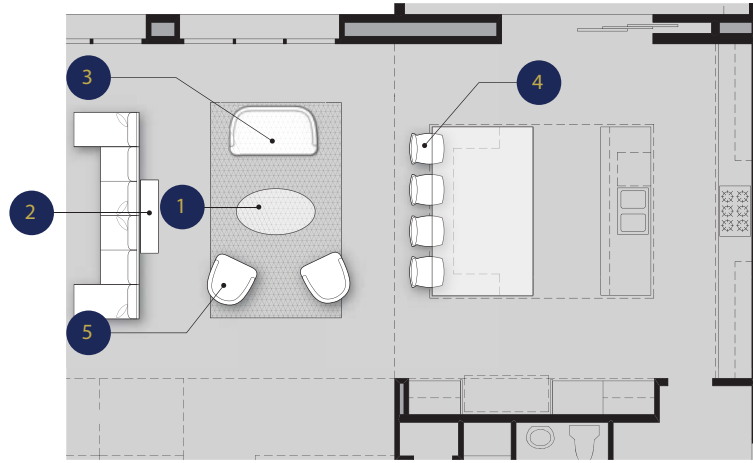

Soleil
THE COSTAL CONTEMPORARY

Furniture Package From \$41,000

Sq Ft	Bedrooms	Bathrooms	Grages	Price From
4627	5-6	5.5-6.5	2	\$ 2,075,995

First Floor

Second Floor

Living Area **\$45,299**

Living Room									
1		Hermes Vase	Blondewood	W13 x D13 x H28"	46-0241CG	\$2,728.00	\$2,046.00	1	\$2,046.00
2		La Flamme Art	Renaissance Gold	46-0252CG	35"W 79"H	\$4,737.00	\$3,552.75	1	\$3,552.75
3		The Hepburn U Shaped Sofa	As shown	60-0457CG	W183 x D79 x H28"	\$24,294.00	\$18,220.50	1	\$18,220.50
4		Pivotant Armchair	As shown	60-0441CG	W34 x D31 x H32"	\$3,478.00	\$2,608.50	1	\$2,608.50
5		Ensemble Coffee Table	Natural Tobac	76-0335CG	W77 x D32 x H16"	\$9,432.00	\$7,074.00	1	\$7,074.00
6		Medus Lamp	Black Lacq	90-0024CG	W17 x D17 x H75"	\$2,308.00	\$1,731.00	1	\$1,731.00
7		Le Lotus Chair	Antique Brass	60-0510CG	W15 x D32 x H39"	\$13,422.00	\$10,066.50	1	\$10,066.50
Total:								7	\$45,299.25

Kitchen & Dining Area **\$21,006**

Living Room/Kitchen									
1		Morand Coffee Table	As shown	76-0260CG	W65 x D31 x H14"	\$4,149.00	\$3,111.75	1	\$3,111.75
2		Le Chaland Bench	Blondewood	60-0335CG	W119 x D18 x H18"	\$4,777.00	\$3,582.75	1	\$3,582.75
3		Vigne Pour Deux	As shown	60-0421CG	W65 x D30 x H31"	\$5,190.00	\$3,892.50	1	\$3,892.50
4		Maxim Bar Chairs	As shown	60-0484CG	W25 x D25 x H37"	\$2,376.00	\$1,782.00	4	\$7,128.00
5		Vigne Arm Chair	As shown	60-0416CG	W30 x D25 x H31"	\$2,194.00	\$1,645.50	2	\$3,291.00
Total:								9	\$21,006.00