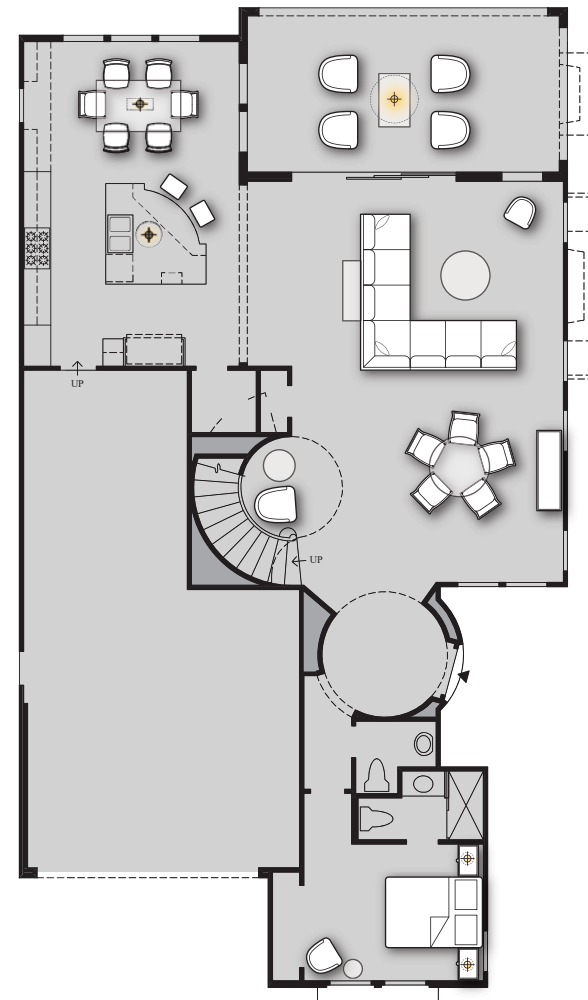

Sycamore
THE TUSCAN

Furniture Package From \$27,000

Sq Ft	Bedrooms	Bathrooms	Grages	Price From
3392	5-6	5.5	2-3	\$ 1,359,995

LAUREL AT SUNSET™
SIMPLE. STYLISH. HOME.

First Floor

Second Floor

Kitchen

1 Sutton Dining Table

2 Mosaic Arm Chair

3 Mosaic Side Chair

4 Santina, 2 Lt. Pendant

6 Marlow 6 Lt

5 Painted Black Fabric Barstool

LAUREL AT SUNSET™
SIMPLE. STYLISH. HOME.

Kitchen									
1		Sutton Dining Table	Bernhardt	W367-222	W: 76" D: 46" X H: 30"	\$2,169.00	\$1,301.40	1	\$1,301.4
2		Mosaic Arm Chair	Bernhardt	373-542L	W: 23.5 x D: 26.75 x H: 38	\$1,431.00	\$858.60	2	\$1,717.2
3		Mosaic Side Chair	Bernhardt	373-541L	W: 21.5 x D: 26.75 x H: 38	\$1,332.00	\$799.20	4	\$3,196.8
4		Santina, 2 Lt. Pendant	Uttermost	22033	24 H X 30 W X 11 D (in)	\$807.00	\$470.75	1	\$470.8
5		Painted Black Fabric Barstool	Jonathan Charles	495182-BLA-F001	18 1/2 x 14 1/2 x 30 inches	\$897.00	\$523.25	2	\$1,046.5
6		Marlow 6 Lt	Uttermost	21273	24 H X 24 Dia. (in)	\$537.00	\$313.25	1	\$313.3
Total:								11	\$8,045.90

Loft & Lounge

LOUNGE ROOM 2nd FLOOR & CHANDELIERS										
1		Ian Sofa	Resource Décor	MA845.CSLA.03	118 x 38 x 31.5	\$6,297.00	\$4,932.65	1	\$4,932.7	
2		Admire Office Chair WHite	Zuomod	205711	W 18.5 x H 32.5 x L 22.0	\$387.00	\$225.75	3	\$677.3	
3		c	Currey & Co	9311	27"RD x 68" H	\$5,740.00	\$4,305.00	2	\$8,610.0	
Total:								6	\$14,219.90	