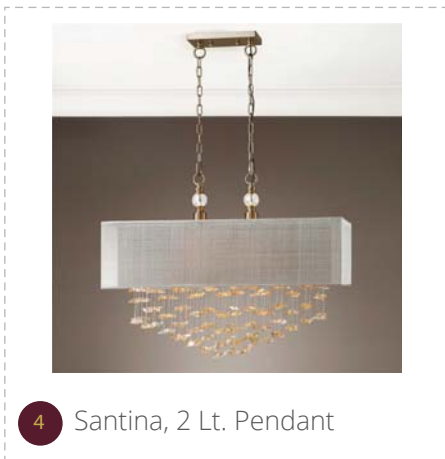

Sycamore
THE TUSCAN

Furniture Package From \$27,000

Sq Ft	Bedrooms	Bathrooms	Grages	Price From
3392	5-6	5.5	2-3	\$ 1,359,995

LAUREL AT SUNSET™
SIMPLE. STYLISH. HOME.

First Floor

Second Floor

Kitchen

1 Sutton Dining Table

2 Mosaic Arm Chair

3 Mosaic Side Chair

4 Santina, 2 Lt. Pendant

6 Marlow 6 Lt

5 Painted Black Fabric Barstool

LAUREL AT SUNSET™
SIMPLE. STYLISH. HOME.

Kitchen									
1		Sutton Dining Table	Bernhardt	W367-222	W: 76" D: 46" X H: 30"	\$2,169.00	\$1,301.40	1	\$1,301.4
2		Mosaic Arm Chair	Bernhardt	373-542L	W: 23.5 x D: 26.75 x H: 38	\$1,431.00	\$858.60	2	\$1,717.2
3		Mosaic Side Chair	Bernhardt	373-541L	W: 21.5 x D: 26.75 x H: 38	\$1,332.00	\$799.20	4	\$3,196.8
4		Santina, 2 Lt. Pendant	Uttermost	22033	24 H X 30 W X 11 D (in)	\$807.00	\$470.75	1	\$470.8
5		Painted Black Fabric Barstool	Jonathan Charles	495182-BLA-F001	18 1/2 x 14 1/2 x 30 inches	\$897.00	\$523.25	2	\$1,046.5
6		Marlow 6 Lt	Uttermost	21273	24 H X 24 Dia. (in)	\$537.00	\$313.25	1	\$313.3
Total:								11	\$8,045.90