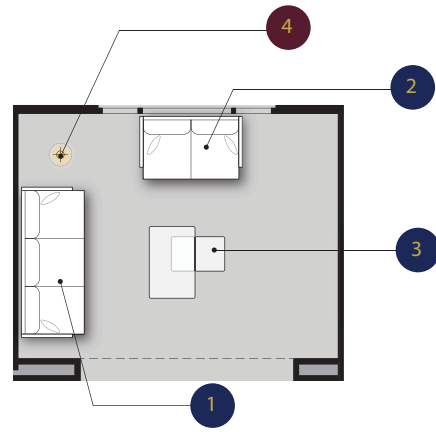

Family Room **$10,448**

3 Belvedere Nested Coffee Tables modloft