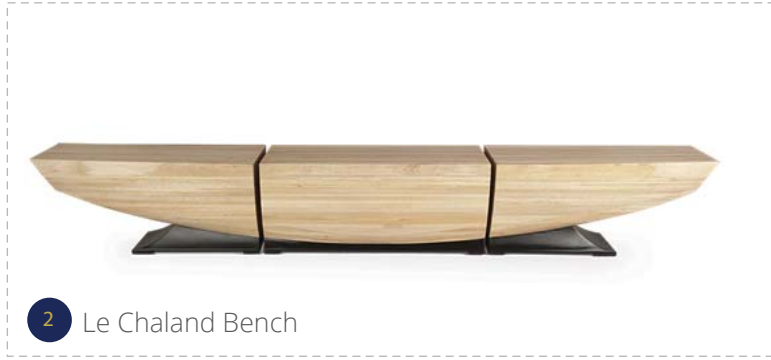

Soleil
THE COSTAL CONTEMPORARY

Furniture Package From \$41,000

Sq Ft	Bedrooms	Bathrooms	Grages	Price From
4627	5-6	5.5-6.5	2	\$ 2,075,995

First Floor

Second Floor

Living Area **\$45,299**

Living Room									
1		Hermes Vase	Blondewood	W13 x D13 x H28"	46-0241CG	\$2,728.00	\$2,046.00	1	\$2,046.00
2		La Flamme Art	Renaissance Gold	46-0252CG	35"W 79"H	\$4,737.00	\$3,552.75	1	\$3,552.75
3		The Hepburn U Shaped Sofa	As shown	60-0457CG	W183 x D79 x H28"	\$24,294.00	\$18,220.50	1	\$18,220.50
4		Pivotant Armchair	As shown	60-0441CG	W34 x D31 x H32"	\$3,478.00	\$2,608.50	1	\$2,608.50
5		Ensemble Coffee Table	Natural Tobac	76-0335CG	W77 x D32 x H16"	\$9,432.00	\$7,074.00	1	\$7,074.00
6		Medus Lamp	Black Lacq	90-0024CG	W17 x D17 x H75"	\$2,308.00	\$1,731.00	1	\$1,731.00
7		Le Lotus Chair	Antique Brass	60-0510CG	W15 x D32 x H39"	\$13,422.00	\$10,066.50	1	\$10,066.50
Total:								7	\$45,299.25

Kitchen & Dining Area **\$21,006**

Living Room/Kitchen									
1		Morand Coffee Table	As shown	76-0260CG	W65 x D31 x H14"	\$4,149.00	\$3,111.75	1	\$3,111.75
2		Le Chaland Bench	Blondewood	60-0335CG	W119 x D18 x H18"	\$4,777.00	\$3,582.75	1	\$3,582.75
3		Vigne Pour Deux	As shown	60-0421CG	W65 x D30 x H31"	\$5,190.00	\$3,892.50	1	\$3,892.50
4		Maxim Bar Chairs	As shown	60-0484CG	W25 x D25 x H37"	\$2,376.00	\$1,782.00	4	\$7,128.00
5		Vigne Arm Chair	As shown	60-0416CG	W30 x D25 x H31"	\$2,194.00	\$1,645.50	2	\$3,291.00
Total:								9	\$21,006.00