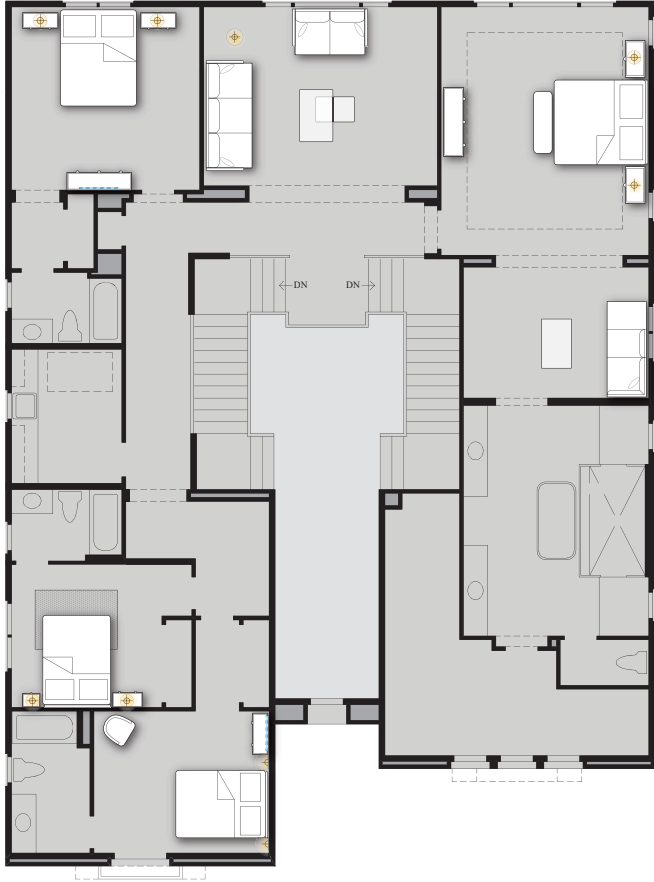

Bedroom \$33,000

5 La Dame Au Chapeau

4 Chandon Droite

3 Rene Lamp

2 Chez Harrods

1 Ricci Bed

LAUREL AT SUNSET™
SIMPLE. STYLISH. HOME.

Bedroom									
1		Ricci Bed	As shown	20-0534CG	King Size	\$12,382.00	\$9,286.50	1	\$9,286.50
2		Chez Harrods	Black Satin	76-0296CG	W28 x D19 x H28"	\$4,559.00	\$3,419.25	2	\$6,838.50
3		Rene Lamp	Java Café Varnish	90-0046CG	W20 x D20 x H36"	\$2,203.00	\$1,652.25	2	\$3,304.50
4		Chandon Droite	As shown	60-0247 CG	W79xD41xH39"	\$8,646.00	\$6,484.50	1	\$6,484.50
5		La Dame Au Chapeau	As shown	46-0494 CG	W35 x D2 x H63"	\$9,448.00	\$7,086.00	1	\$7,086.00
Total:								7	\$33,000.00

Solitaire
THE SPANISH COLONIAL

Furniture Package From \$43,000

Sq Ft	Bedrooms	Bathrooms	Grages	Price From
5000	5-6	5.5-6.5	2-3	\$ 2,149,995

LAUREL AT SUNSET™
SIMPLE. STYLISH. HOME.

First Floor

Second Floor