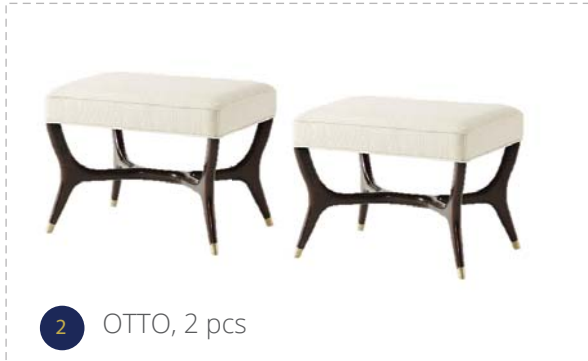

Master Bedroom $24,145

LAUREL AT SUNSET™
SIMPLE. STYLISH. HOME.