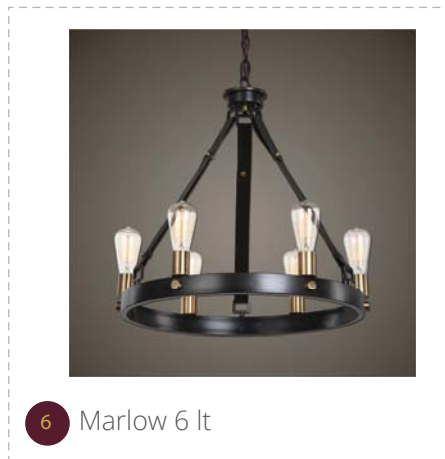

Sycamore
THE TUSCAN

Furniture Package From \$27,000

Sq Ft	Bedrooms	Bathrooms	Grages	Price From
3392	5-6	5.5	2-3	\$ 1,359,995

LAUREL AT SUNSET™
SIMPLE. STYLISH. HOME.

First Floor

Second Floor

Kitchen

1 Sutton Dining Table

2 Mosaic Arm Chair

3 Mosaic Side Chair

4 Santina, 2 Lt. Pendant

6 Marlow 6 Lt

5 Painted Black Fabric Barstool

LAUREL AT SUNSET™
SIMPLE. STYLISH. HOME.

Kitchen									
1		Sutton Dining Table	Bernhardt	W367-222	W: 76" D: 46" X H: 30"	\$2,169.00	\$1,301.40	1	\$1,301.4
2		Mosaic Arm Chair	Bernhardt	373-542L	W: 23.5 x D: 26.75 x H: 38	\$1,431.00	\$858.60	2	\$1,717.2
3		Mosaic Side Chair	Bernhardt	373-541L	W: 21.5 x D: 26.75 x H: 38	\$1,332.00	\$799.20	4	\$3,196.8
4		Santina, 2 Lt. Pendant	Uttermost	22033	24 H X 30 W X 11 D (in)	\$807.00	\$470.75	1	\$470.8
5		Painted Black Fabric Barstool	Jonathan Charles	495182-BLA-F001	18 1/2 x 14 1/2 x 30 inches	\$897.00	\$523.25	2	\$1,046.5
6		Marlow 6 Lt	Uttermost	21273	24 H X 24 Dia. (in)	\$537.00	\$313.25	1	\$313.3
Total:								11	\$8,045.90

Loft & Lounge

LOUNGE ROOM 2nd FLOOR & CHANDELIERS										
1		Ian Sofa	Resource Décor	MA845.CSLA.03	118 x 38 x 31.5	\$6,297.00	\$4,932.65	1	\$4,932.7	
2		Admire Office Chair WHite	Zuomod	205711	W 18.5 x H 32.5 x L 22.0	\$387.00	\$225.75	3	\$677.3	
3		c	Currey & Co	9311	27"RD x 68" H	\$5,740.00	\$4,305.00	2	\$8,610.0	
Total:								6	\$14,219.90	