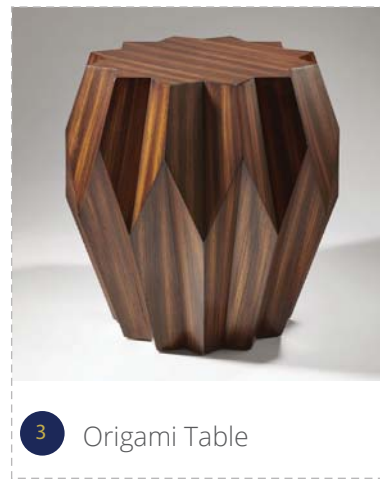

Great Room $35,735

LAUREL AT SUNSET™
SIMPLE. STYLISH. HOME.