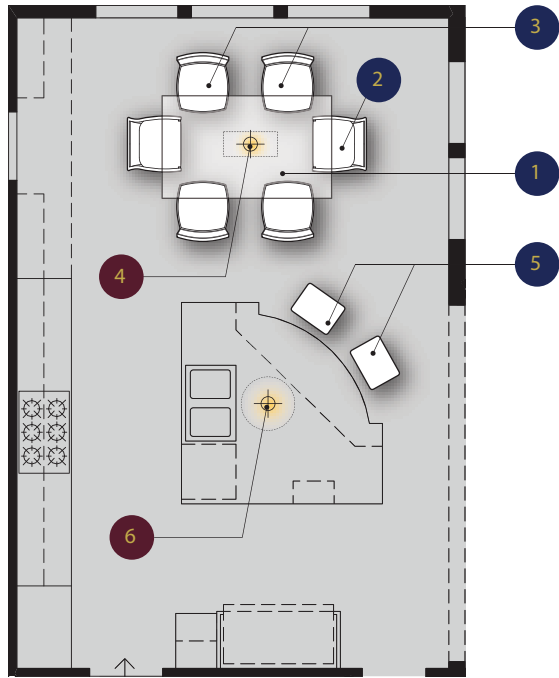

Sycamore
THE TUSCAN

Furniture Package From \$27,000

Sq Ft	Bedrooms	Bathrooms	Grages	Price From
3392	5-6	5.5	2-3	\$ 1,359,995

LAUREL AT SUNSET™
SIMPLE. STYLISH. HOME.

First Floor

Second Floor

Kitchen

1 Sutton Dining Table

2 Mosaic Arm Chair

3 Mosaic Side Chair

4 Santina, 2 Lt. Pendant

6 Marlow 6 Lt

5 Painted Black Fabric Barstool

LAUREL AT SUNSET™
SIMPLE. STYLISH. HOME.

Kitchen									
1		Sutton Dining Table	Bernhardt	W367-222	W: 76" D: 46" X H: 30"	\$2,169.00	\$1,301.40	1	\$1,301.4
2		Mosaic Arm Chair	Bernhardt	373-542L	W: 23.5 x D: 26.75 x H: 38	\$1,431.00	\$858.60	2	\$1,717.2
3		Mosaic Side Chair	Bernhardt	373-541L	W: 21.5 x D: 26.75 x H: 38	\$1,332.00	\$799.20	4	\$3,196.8
4		Santina, 2 Lt. Pendant	Uttermost	22033	24 H X 30 W X 11 D (in)	\$807.00	\$470.75	1	\$470.8
5		Painted Black Fabric Barstool	Jonathan Charles	495182-BLA-F001	18 1/2 x 14 1/2 x 30 inches	\$897.00	\$523.25	2	\$1,046.5
6		Marlow 6 Lt	Uttermost	21273	24 H X 24 Dia. (in)	\$537.00	\$313.25	1	\$313.3
Total:								11	\$8,045.90

Loft & Lounge

LOUNGE ROOM 2nd FLOOR & CHANDELIERS										
1		Ian Sofa	Resource Décor	MA845.CSLA.03	118 x 38 x 31.5	\$6,297.00	\$4,932.65	1	\$4,932.7	
2		Admire Office Chair WHite	Zuomod	205711	W 18.5 x H 32.5 x L 22.0	\$387.00	\$225.75	3	\$677.3	
3		c	Currey & Co	9311	27"RD x 68" H	\$5,740.00	\$4,305.00	2	\$8,610.0	
Total:								6	\$14,219.90	