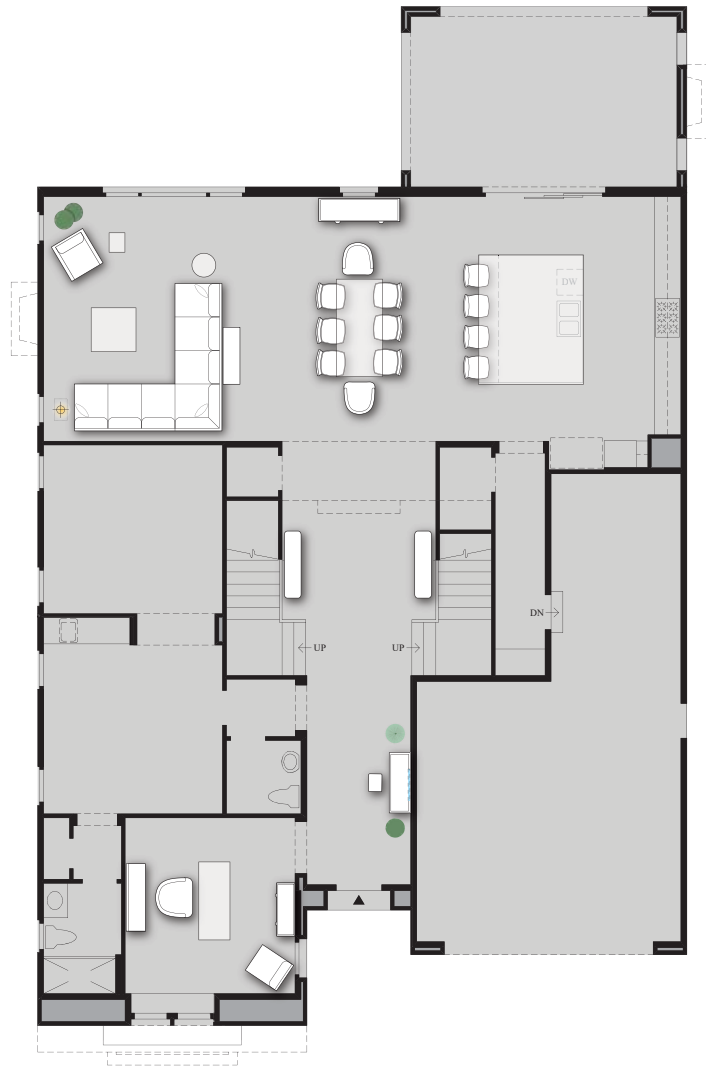

Bedroom \$33,000

5 La Dame Au Chapeau

4 Chandon Droite

3 Rene Lamp

2 Chez Harrods

1 Ricci Bed

LAUREL AT SUNSET™
SIMPLE. STYLISH. HOME.

Bedroom									
1		Ricci Bed	As shown	20-0534CG	King Size	\$12,382.00	\$9,286.50	1	\$9,286.50
2		Chez Harrods	Black Satin	76-0296CG	W28 x D19 x H28"	\$4,559.00	\$3,419.25	2	\$6,838.50
3		Rene Lamp	Java Café Varnish	90-0046CG	W20 x D20 x H36"	\$2,203.00	\$1,652.25	2	\$3,304.50
4		Chandon Droite	As shown	60-0247 CG	W79xD41xH39"	\$8,646.00	\$6,484.50	1	\$6,484.50
5		La Dame Au Chapeau	As shown	46-0494 CG	W35 x D2 x H63"	\$9,448.00	\$7,086.00	1	\$7,086.00
Total:								7	\$33,000.00

Solitaire
THE SPANISH COLONIAL

Furniture Package From \$43,000

Sq Ft	Bedrooms	Bathrooms	Grages	Price From
5000	5-6	5.5-6.5	2-3	\$ 2,149,995

LAUREL AT SUNSET™
SIMPLE. STYLISH. HOME.

First Floor

Second Floor