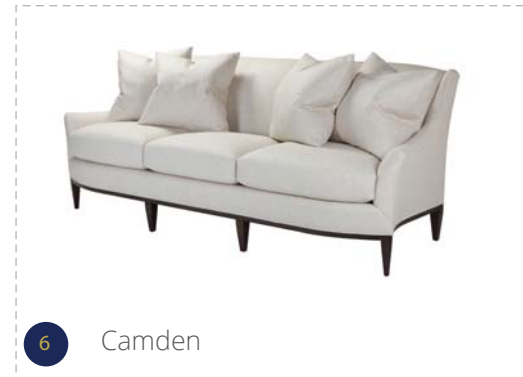

Master Bedroom $24,145

LAUREL AT SUNSET™
SIMPLE. STYLISH. HOME.