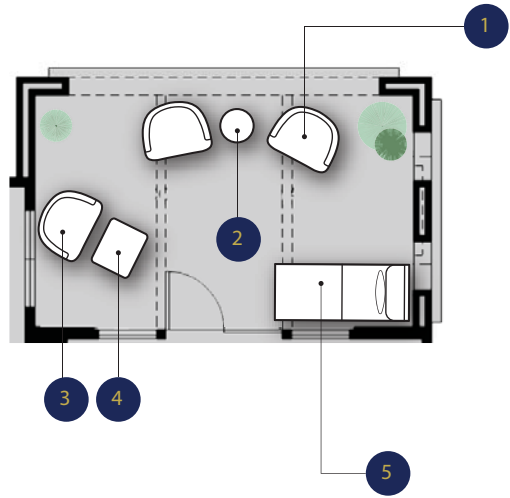

Covered Loggia $15,404

LAUREL AT SUNSET™
SIMPLE. STYLISH. HOME.

1 Black Sands Chair