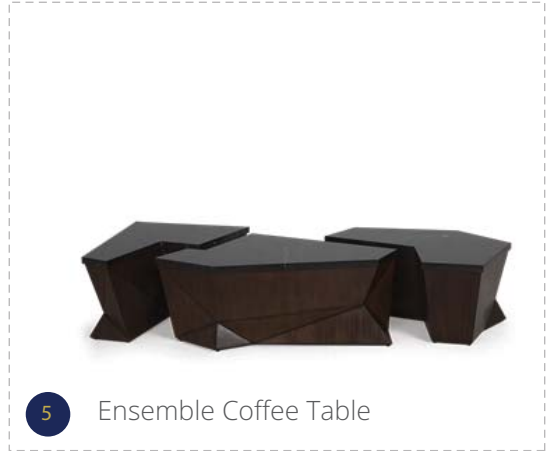

Soleil
THE COSTAL CONTEMPORARY

Furniture Package From \$41,000

Sq Ft	Bedrooms	Bathrooms	Grages	Price From
4627	5-6	5.5-6.5	2	\$ 2,075,995

First Floor

Second Floor

Living Area **\$45,299**

Living Room									
1		Hermes Vase	Blondewood	W13 x D13 x H28"	46-0241CG	\$2,728.00	\$2,046.00	1	\$2,046.00
2		La Flamme Art	Renaissance Gold	46-0252CG	35"W 79"H	\$4,737.00	\$3,552.75	1	\$3,552.75
3		The Hepburn U Shaped Sofa	As shown	60-0457CG	W183 x D79 x H28"	\$24,294.00	\$18,220.50	1	\$18,220.50
4		Pivotant Armchair	As shown	60-0441CG	W34 x D31 x H32"	\$3,478.00	\$2,608.50	1	\$2,608.50
5		Ensemble Coffee Table	Natural Tobac	76-0335CG	W77 x D32 x H16"	\$9,432.00	\$7,074.00	1	\$7,074.00
6		Medus Lamp	Black Lacq	90-0024CG	W17 x D17 x H75"	\$2,308.00	\$1,731.00	1	\$1,731.00
7		Le Lotus Chair	Antique Brass	60-0510CG	W15 x D32 x H39"	\$13,422.00	\$10,066.50	1	\$10,066.50
Total:								7	\$45,299.25

Kitchen & Dining Area **\$21,006**

Living Room/Kitchen									
1		Morand Coffee Table	As shown	76-0260CG	W65 x D31 x H14"	\$4,149.00	\$3,111.75	1	\$3,111.75
2		Le Chaland Bench	Blondewood	60-0335CG	W119 x D18 x H18"	\$4,777.00	\$3,582.75	1	\$3,582.75
3		Vigne Pour Deux	As shown	60-0421CG	W65 x D30 x H31"	\$5,190.00	\$3,892.50	1	\$3,892.50
4		Maxim Bar Chairs	As shown	60-0484CG	W25 x D25 x H37"	\$2,376.00	\$1,782.00	4	\$7,128.00
5		Vigne Arm Chair	As shown	60-0416CG	W30 x D25 x H31"	\$2,194.00	\$1,645.50	2	\$3,291.00
Total:								9	\$21,006.00