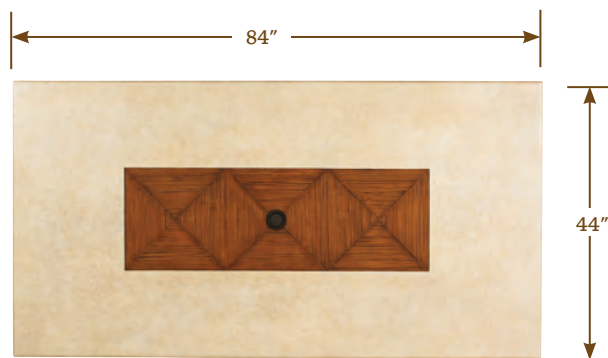

DINING TABLE TOP CONFIGURATIONS

3120-877WT Resort Weatherstone™ Top
84W x 44D x 2.25H in.