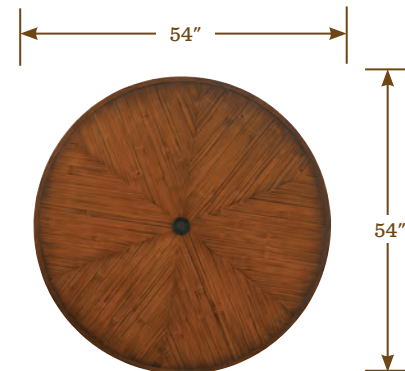

3120-870WT Resort Weatherstone™ Top
54 dia. x 2.25H in.