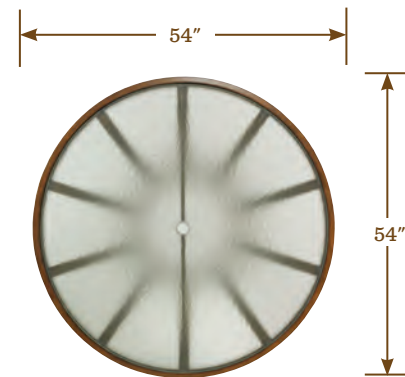

DINING TABLE TOP CONFIGURATIONS

3120-877WT Resort Weatherstone™ Top
84W x 44D x 2.25H in.

3120-870WT Resort Weatherstone™ Top
54 dia. x 2.25H in.

3130-877 Pacifica Dining Table with Etched Glass Top Inserts
84W x 44D x 29H in.