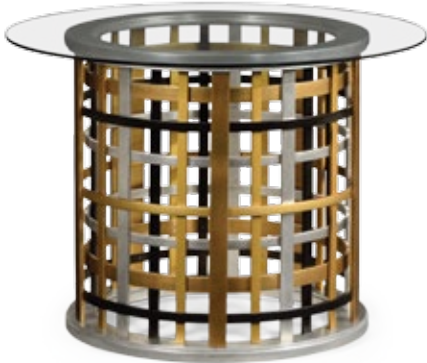

495404

495404 APR 15
Scottish garden stool
12 x 12 x 18 inches
30.5 x 30.5 x 45.7 cm

495403

495403 APR 15
Around Plaid table
42 x 42 x 30 inches
106.6 x 106.6 x 76.2 cm

Available with out glass
495494

495494