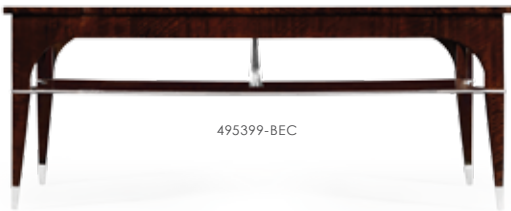

495399-BEC