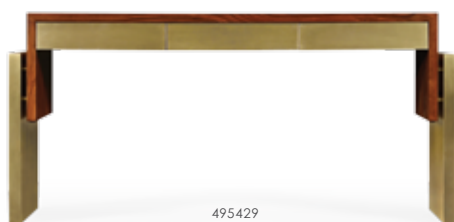

14 x 14 x 32 inches
35.6 x 35.6 x 81.5 cm

495384-GIL

APR 15

495384-SIL
495384-GIL

Églomisé oval cocktail table
60 x 39 ¾ x 20 inches
152.3 x 101.1 x 50.9 cm

THE TOP OF 495384-SIL

495429

THE TOP OF 495428