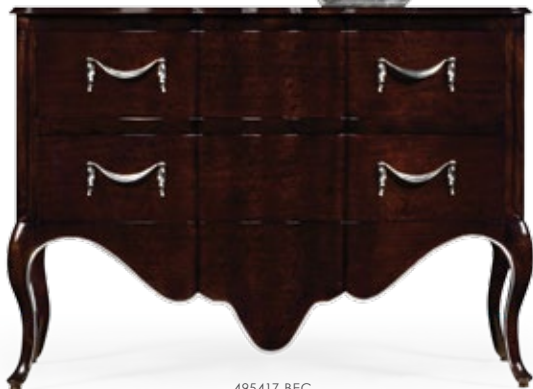

495407-BEC

495417-BEC

495407-BEC **APR 15**

Gilded silver-leaf
hanging mirror
32 1/4 x 1 1/2 x 53 inches
81.8 x 3.5 x 134.6 cm

495417-BEC **APR 15**

52" chest of drawers
52 x 22 x 38 inches
132 x 56 x 96.8 cm