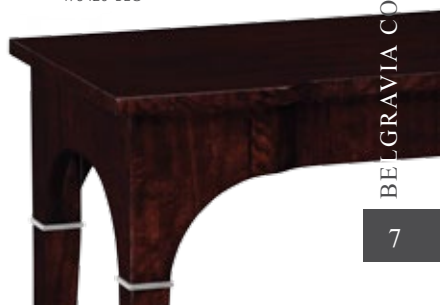

It's all in the detail...

MINI CATALOGUE APRIL 2015

495394-BEC *APR 15*
3 legged lamp table
20 x 20 x 28 inches
50.8 x 50.8 x 71.1 cm

495398-BEC *APR 15*
Square lamp table
25 x 25 x 27 inches
63.5 x 63.5 x 68.5 cm