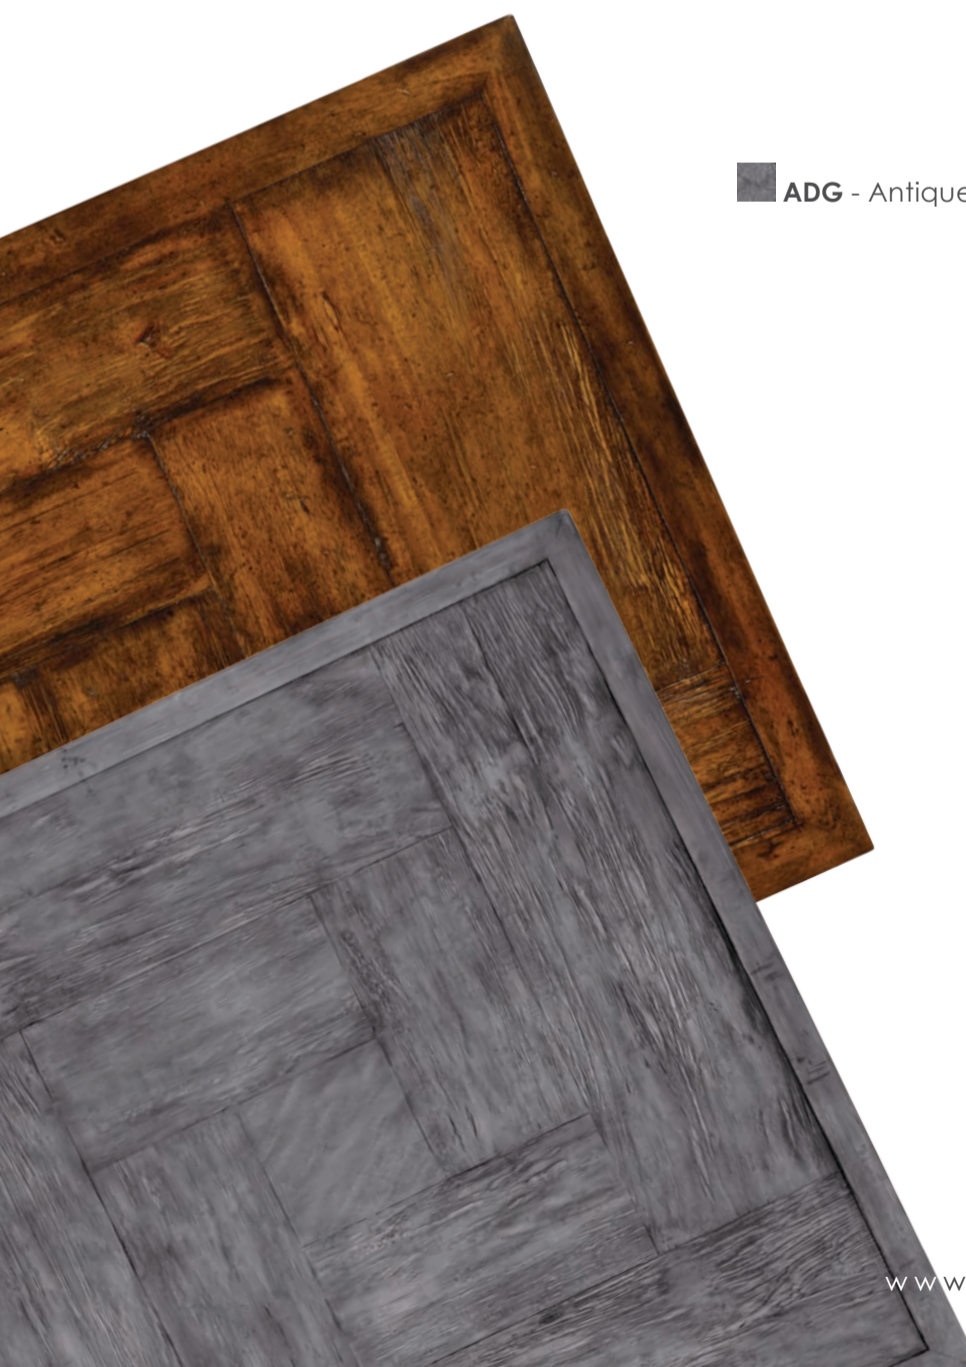

491015-ADG

Antique dark grey rectangular coffee table with grey silver base

491015-CFW (not shown)

Country walnut rectangular coffee table with light bronzed finish base

W 47 ¼ D 31 ½ H 16 inches
W 120 D 80 H 40.4 cm

■ **ADG** - Antique Dark Grey ■ **CFW** - Country Farmhouse Walnut

491002-CFW

Country walnut square end table with light bronzed finish base

491002-ADG (not shown)

Antique dark grey square end table with grey silver base