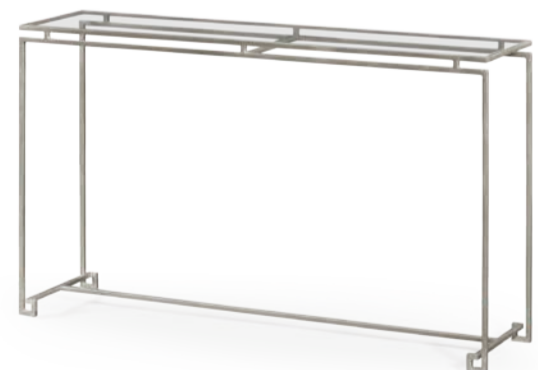

BLACK
FIN-EGL-08

PLAIN

491105-S-ANG
491105-S-BPG (not shown)
491105-S-CLG (not shown)
 Small console table in silver leaf with glass top
491105-G-ANG (not shown)
491105-G-BPG (not shown)
491105-G-CLG (not shown)
 Small console table in gold leaf with glass top
 W 30 D 10 H 36 inches
 W 76.2 D 25.4 H 91.4 cm

491108-S-CLG
491108-S-ANG (not shown)
491108-S-BPG (not shown)
 Three-tier circular end table in silver leaf with glass
491108-G-ANG (not shown)
491108-G-BPG (not shown)
491108-G-CLG (not shown)
 Three-tier circular end table in gold leaf with glass
 W 16 D 16 H 27 inches
 W 40.6 D 40.6 H 68.6 cm