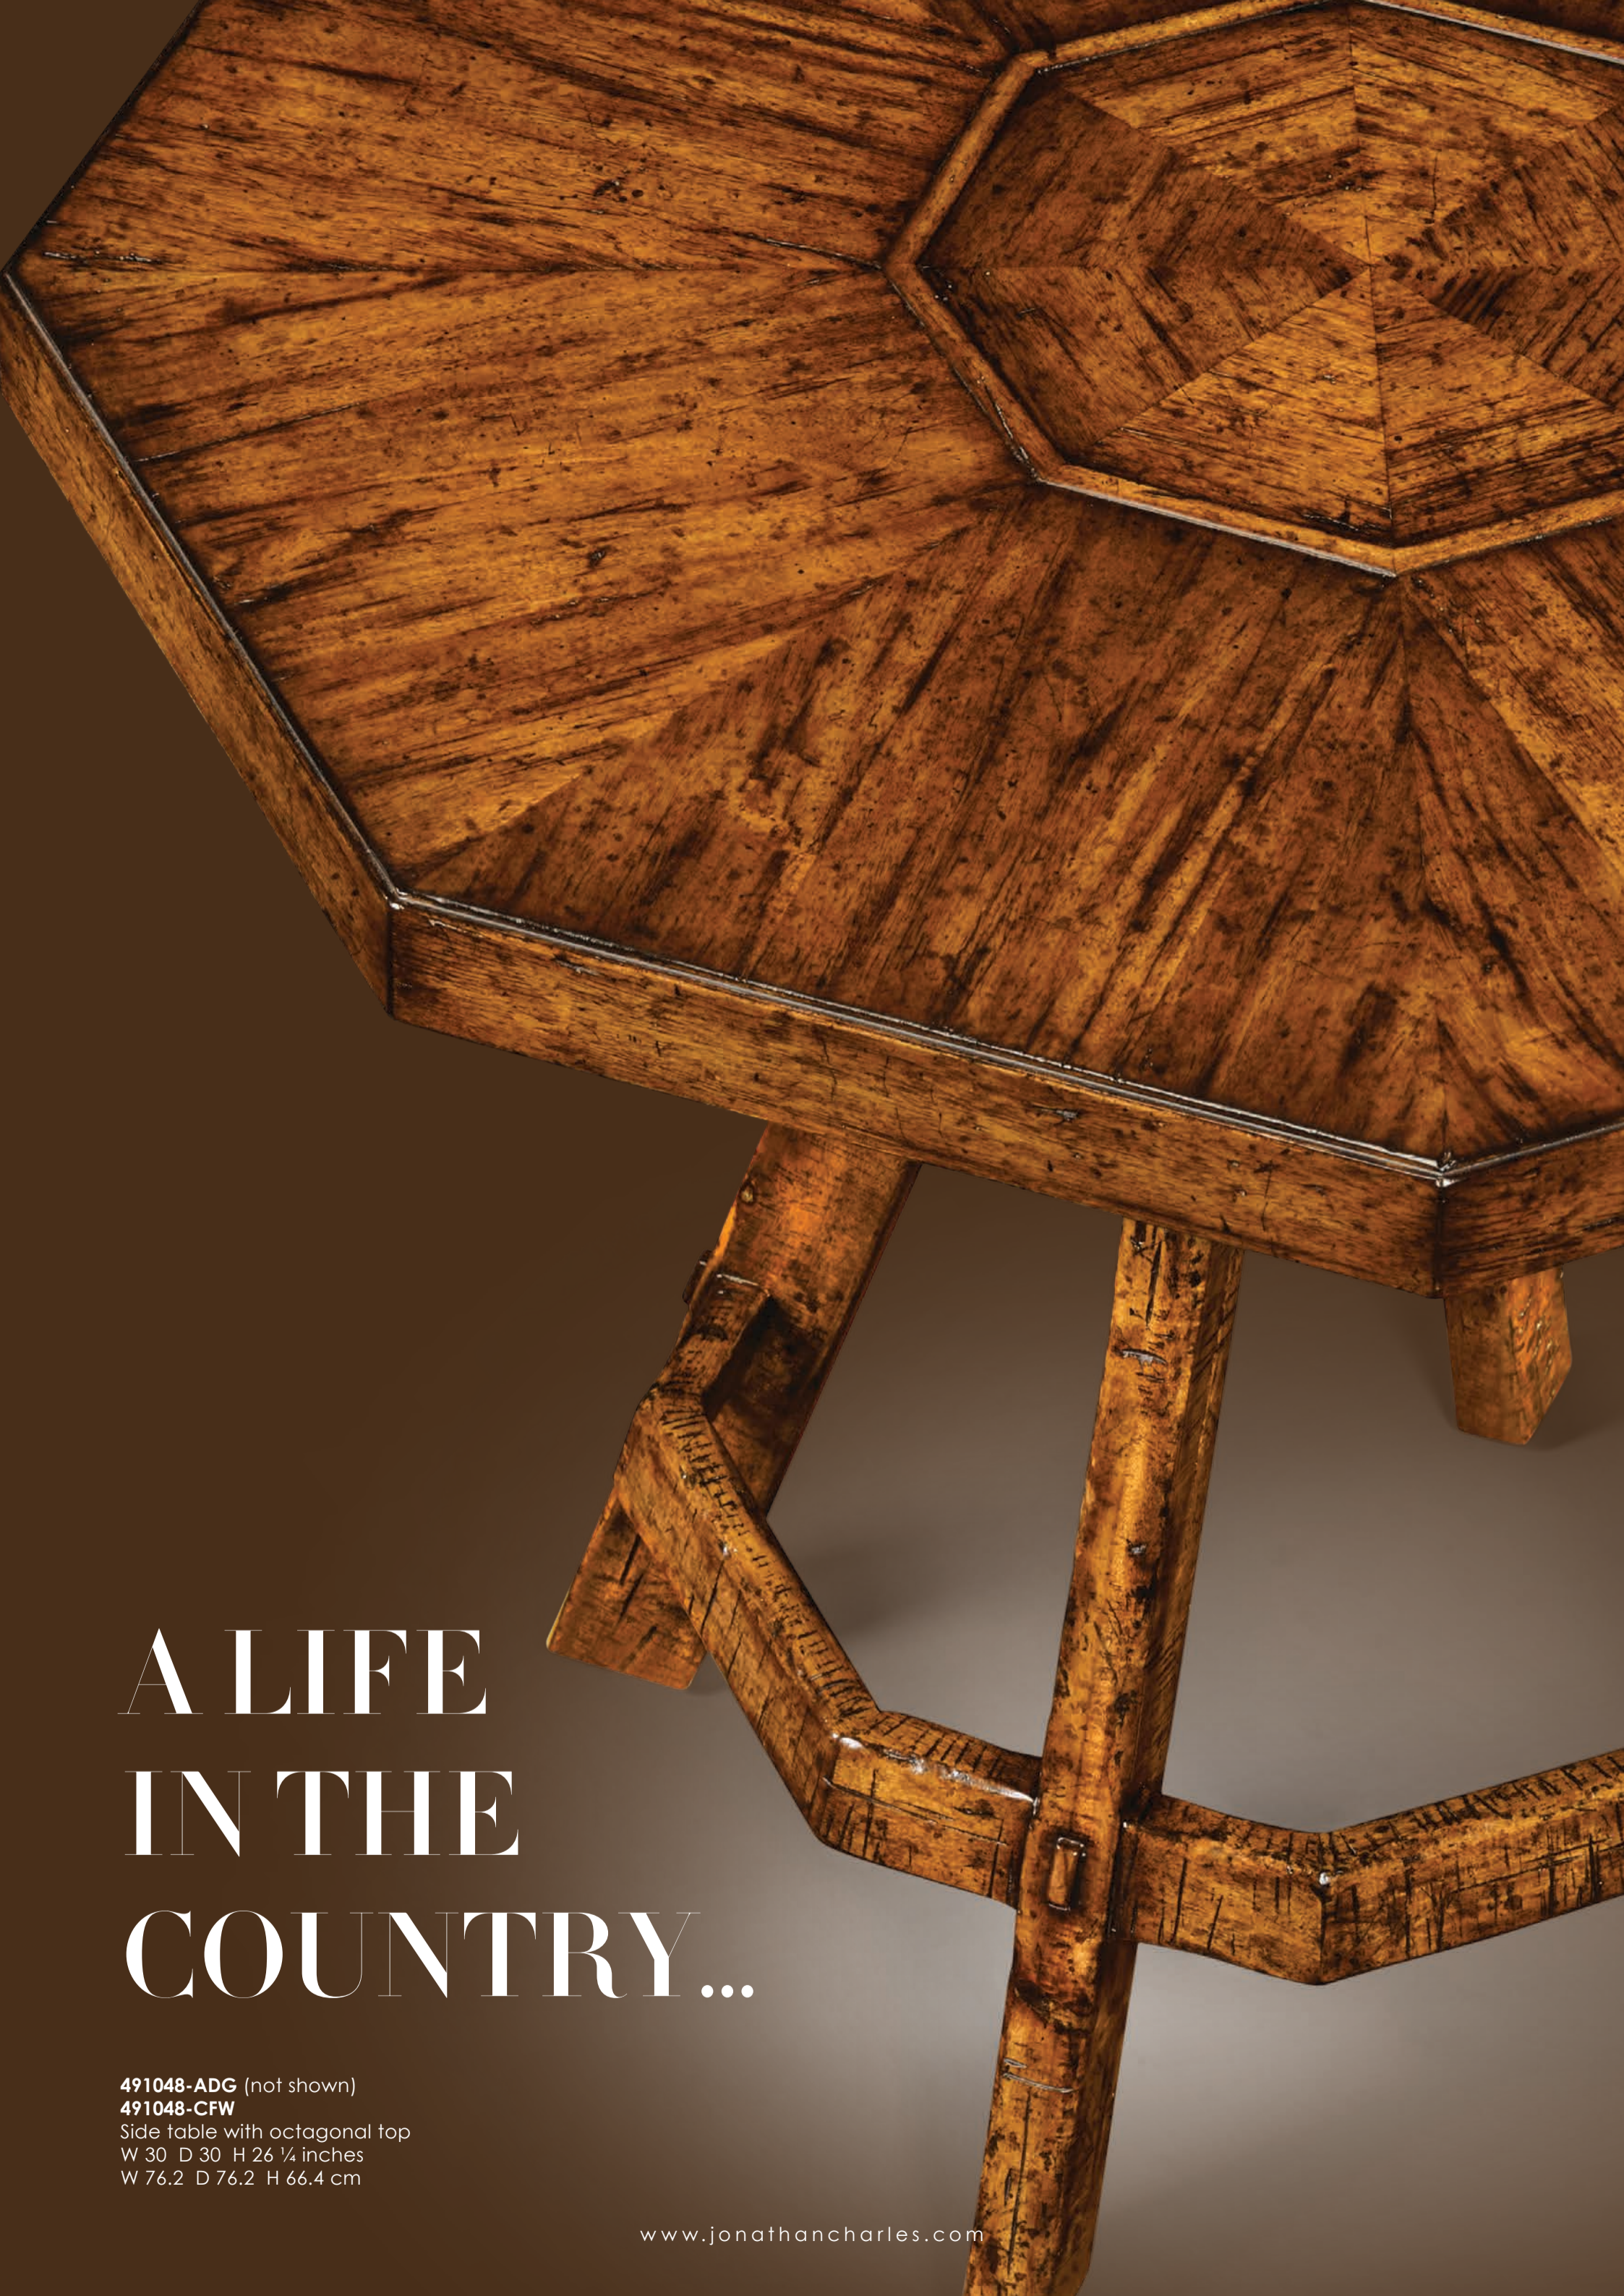

A LIFE IN THE COUNTRY...

491048-ADG (not shown)

491048-CFW

Side table with octagonal top

W 30 D 30 H 26 ¼ inches

W 76.2 D 76.2 H 66.4 cm