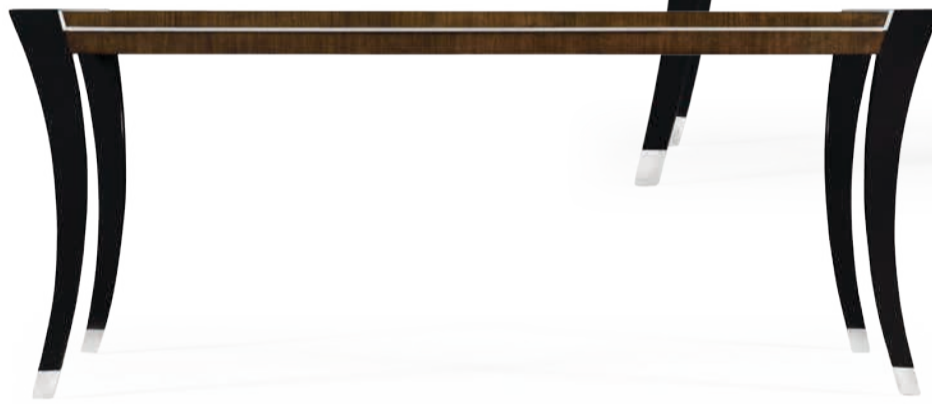

Living Flawlessly... by Design

491116-AMW (see P.14)

491122-AMW
Rectangular coffee table
W 48 D 28 H 20 inches
W 122 D 71 H 50.8 cm