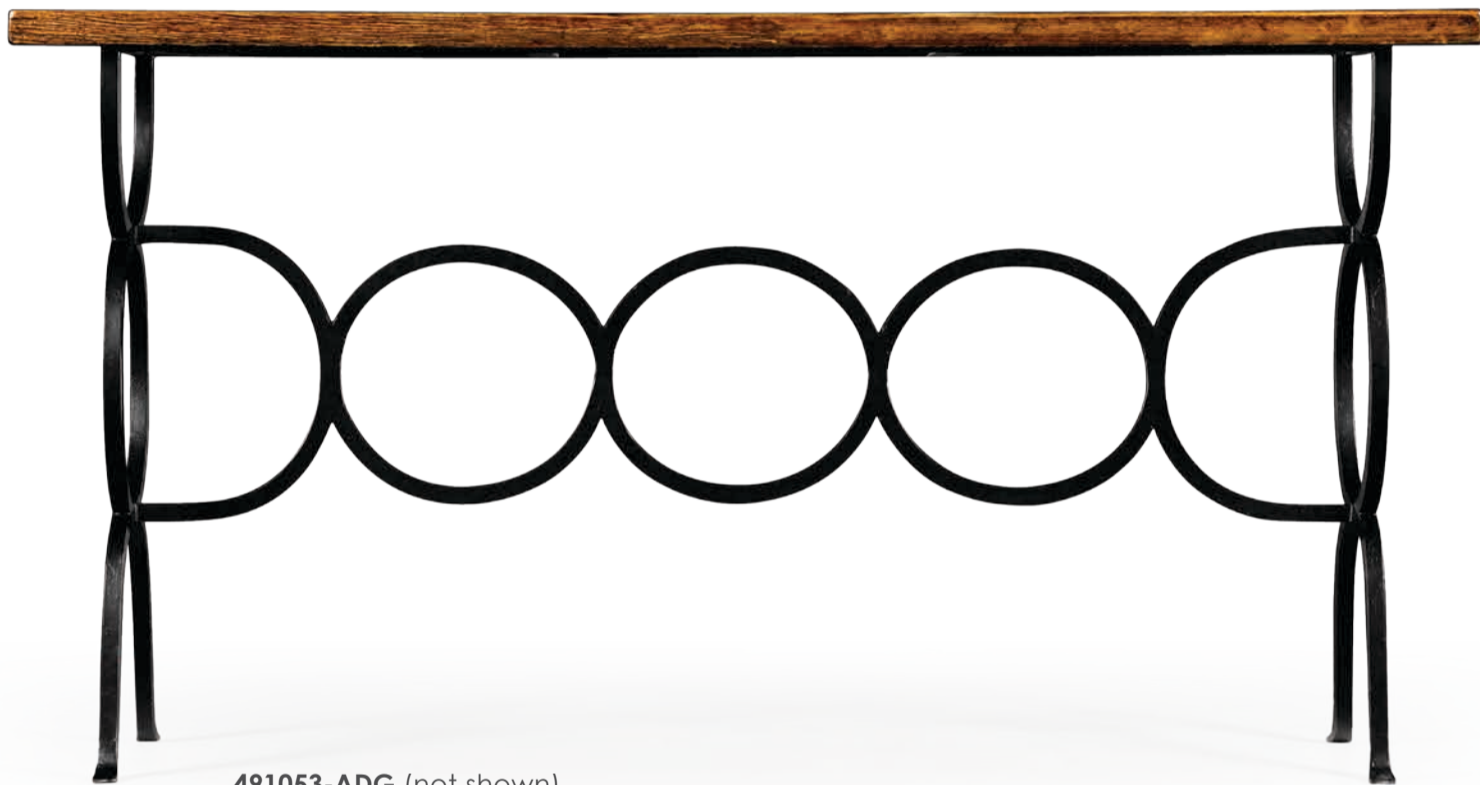

COM: 1 yard

491018-SC-ADG

491017-ADG

JC Edited
by JONATHAN CHARLES

Walnut & wrought iron

True country living is embodied by this walnut console table. It's plank top with exposed saw marks and wrought iron base give it an authentically rustic feel.

491053-ADG (not shown)
491053-CFW
Console table with wrought iron base
W 64 D 16 H 33 ¾ inches
W 162.6 D 40.5 H 85.8 cm

■ **ADG** - Antique Dark Grey

■ **CFW** - Country Farmhouse Walnut

491046-ADG (not shown)
491046-CFW
French bistro style centre table
W 29 D 29 H 30 inches
W 73.6 D 73.6 H 76.2 cm