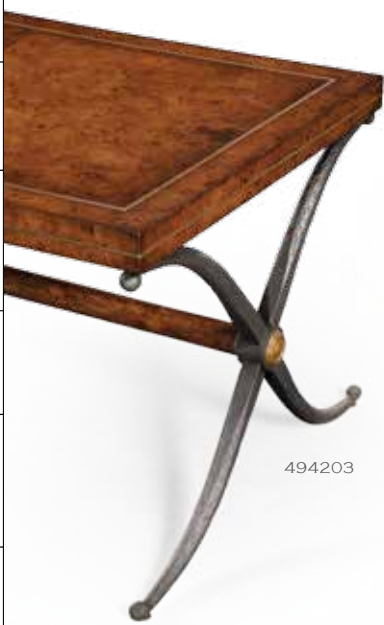

HOME OFFICE
LA ROCHELLE
VERSAILLES
HAMPTON
BUCKINGHAM
WINDSOR
KENSINGTON
KNIGHTSBRIDGE
ANVIL
ALEXANDER JULIAN
SOHO
METROPOLITAN
SANTOS
DETROIT
TWIST
COSMO
MOROCCAN
LUXE

494203