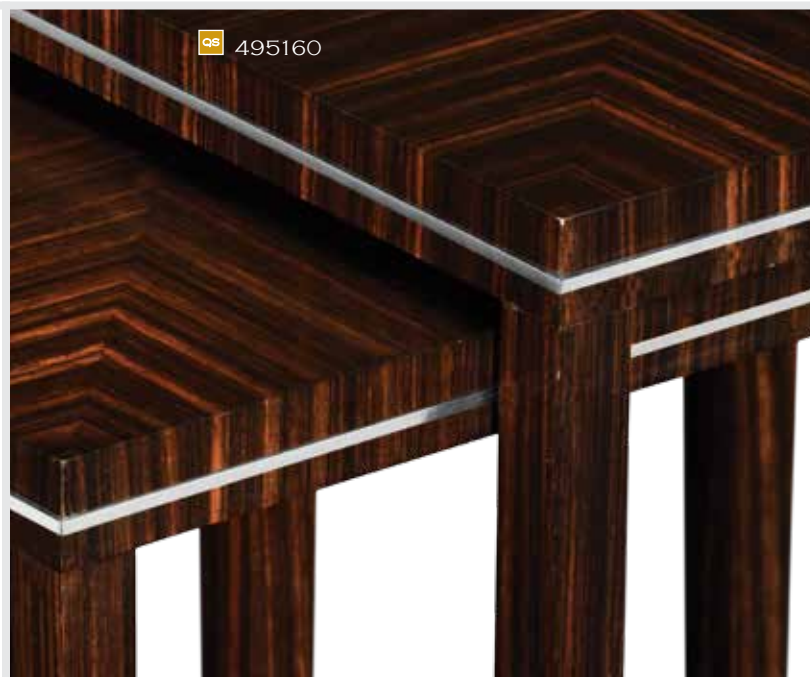

SOHO COLLECTION

Jonathan Charles introduces the new transitional 1950's influenced Soho Collection.

Inspired by organic shapes from nature, Jonathan shows his creative and playful character by using contrasting materials and modern feminine shapes.

Truly an eye-catching collection!

HOME OFFICE
LA ROCHELLE
VERSAILLES
HAMPTON
BUCKINGHAM
WINDSOR
KENSINGTON
KNIGHTSBRIDGE
ANVIL
ALEXANDER JULIAN
SOHO
METROPOLITAN
SANTOS
DETROIT
TWIST
COSMO
MOROCCAN
LUXE