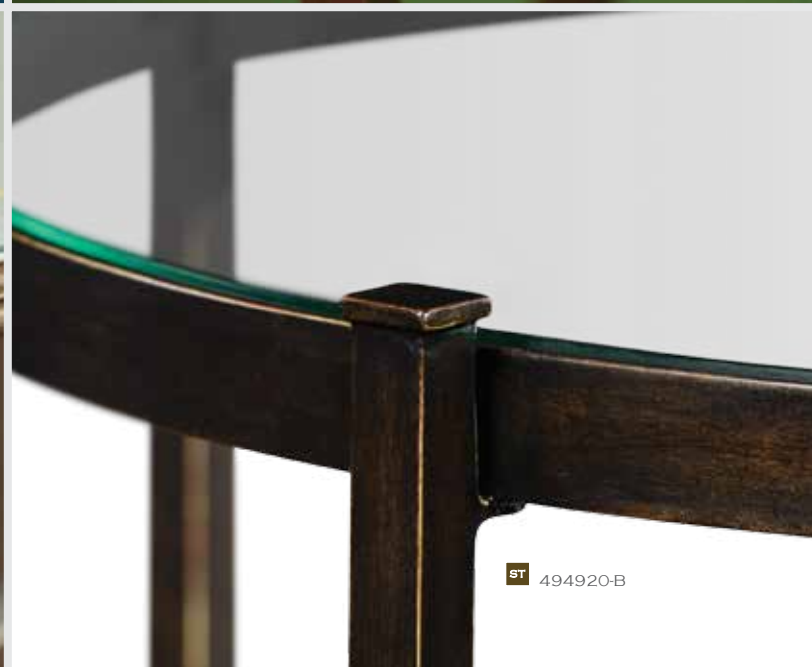

CS 494156-S

ST 494920-B