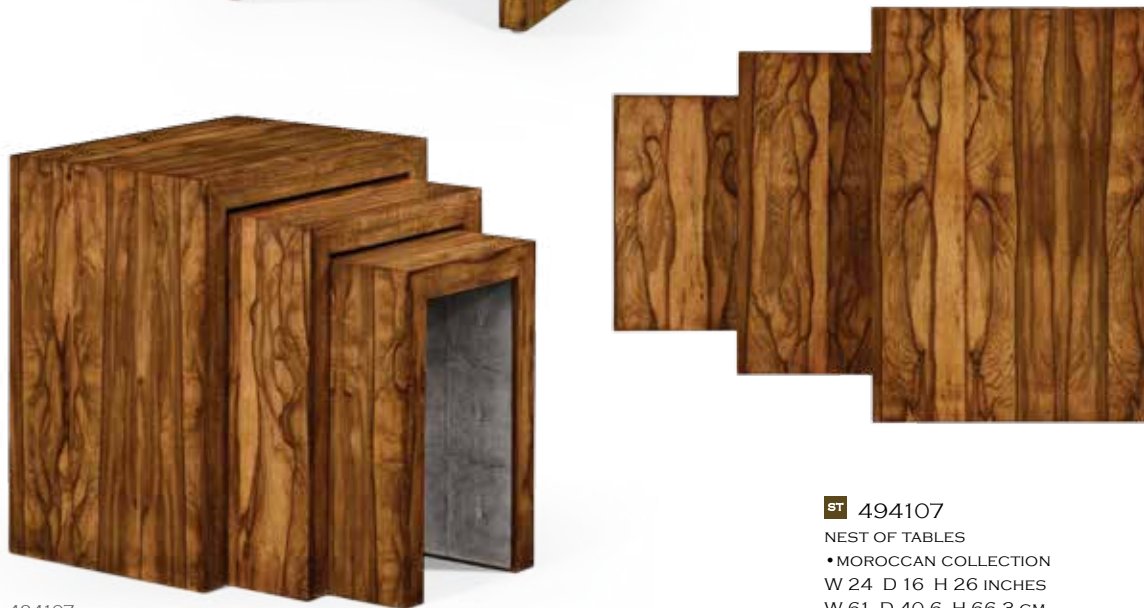

ARGENTINIAN WALNUT &
ANTHRACITE FAUX SHAGREEN
•MOROCCAN COLLECTION

ST 494401 - CONSOLE TABLE
W 60 D 14 H 36 INCHES
W 152.4 D 35.6 H 91.4 CM

ST 494393 - COFFEE TABLE
W 50 D 30 H 20 INCHES
W 127 D 76.2 H 50.8 CM

ST 494394 - SIDE TABLE
W 24 D 24 H 25 INCHES
W 61 D 61 H 63.5 CM

494107