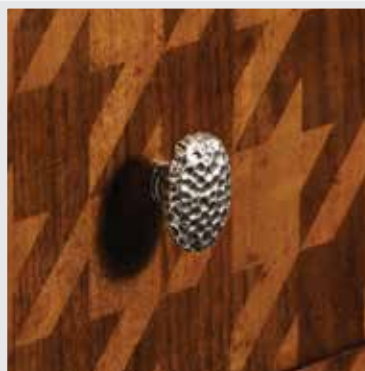

494929

ST 494929

HOUNDSTOOTH CHEST OF DRAWERS

• ALEXANDER JULIAN COUTURE

W 44 D 22 H 33 INCHES

W 111.6 D 55.8 H 83.9 CM

Whimsical inlaid "oversized button" occasional table, imaginatively supported by 3 faux sewing needles.