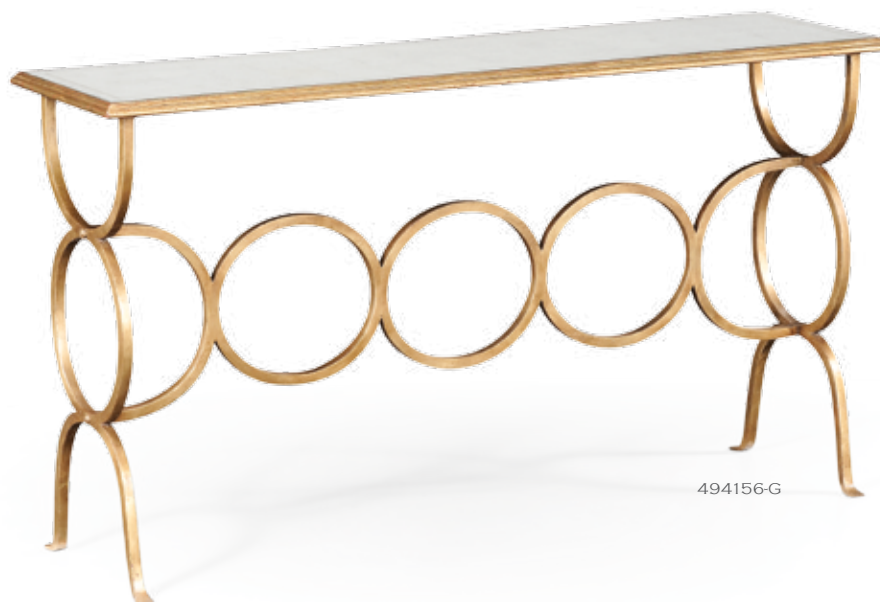

494156-G

GS 494156-G

GS 494156-S

ÉGLOMISÉ & IRON CIRCLES CONSOLE

• LUXE COLLECTION

W 60 D 16 H 33 INCHES

W 152.4 D 40.5 H 83.9 CM

494156-S

HOME OFFICE
LA ROCHELLE
VERSAILLES
HAMPTON
BUCKINGHAM
WINDSOR
KENSINGTON
KNIGHTSBRIDGE
ANVIL
ALEXANDER JULIAN
SOHO
METROPOLITAN
SANTOS
DETROIT
TWIST
COSMO
MOROCCAN
LUXE