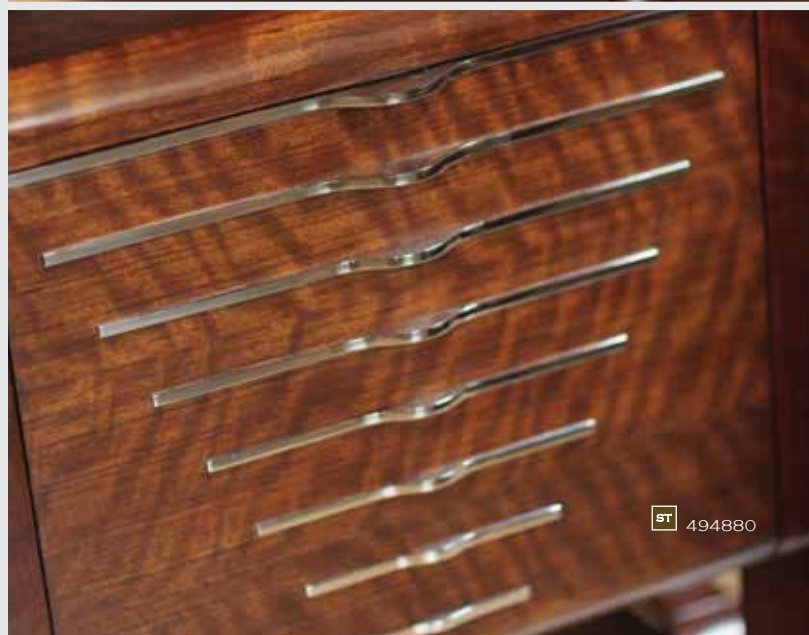

american classics

Detroit Collection

Premium Furniture

LET'S ROCK'N RETRO
50'S NOSTALGIA TRANSLATED
FOR TODAY'S ECLECTIC LIFE STYLES.

HOME OFFICE
LA ROCHELLE
VERSAILLES
HAMPTON
BUCKINGHAM
WINDSOR
KENSINGTON
KNIGHTSBRIDGE
ANVIL
ALEXANDER JULIAN
SOHO
METROPOLITAN
SANTOS
DETROIT
TWIST
COSMO
MOROCCAN
LUXE