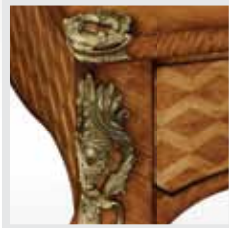

494640 **OCT 12**

SATINWOOD AND MARQUETRY
BUREAU PLAT
63 3/4 X 32 1/4 X 30 1/2 INCHES
162 X 81.9 X 77.5 CM