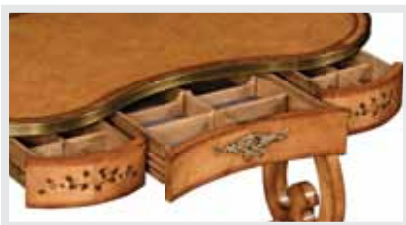

494652 **OCT 12**

SATINWOOD KIDNEY DRESSING TABLE

42 X 21 1/2 X 30 INCHES

106.6 X 54.6 X 76.2 CM