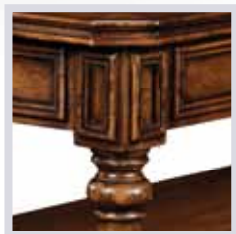

494637 **OCT 12**

VICTORIAN STYLE WALNUT COFFEE TABLE
52 x 30 x 20 INCHES
132 x 76.2 x 50.7 CM