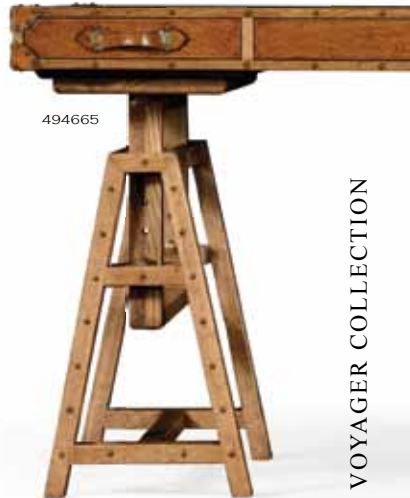

494797 **OCT 12**  
TRAVEL TRUNK STYLE BOX FILES  
4 x 10 3/4 x 12 INCHES  
9.9 x 27.4 x 30.5 CM

494775

494797

494775 **OCT 12**  
TRAVEL TRUNK STYLE LETTER TRAY  
11 x 15 3/4 x 6 3/4 INCHES  
28.1 x 40.2 x 17.4 CM

494670 **OCT 12**  
TRAVEL TRUNK STYLE BOX  
WITHOUT CATALOGUE  
13 1/2 x 14 x 5 3/4 INCHES  
34.6 x 35.5 x 14.3 CM

494826 **OCT 12**  
TRAVEL TRUNK STYLE BOX  
WITH CATALOGUE

494665

494807

494807 **OCT 12**  
TRAVEL TRUNK STYLE TRAY  
10 1/2 x 15 1/2 x 7 INCHES  
26.5 x 39.4 x 17.5 CM