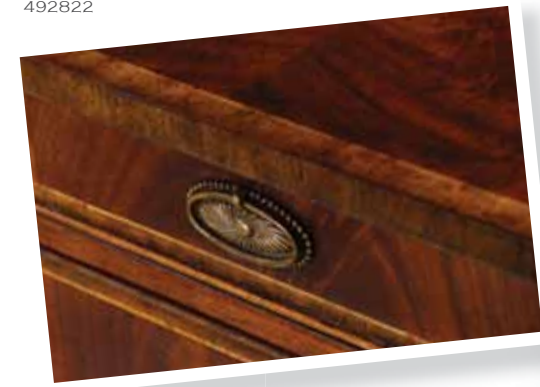

Bedside Tables

Each of our bedside tables and cabinets has been designed alongside our growing bed collection to provide a seamless look - in terms of both finish and style period. Cabinets are created in pairs with left and right hand opening doors and with the usual attention to detail that a Jonathan Charles customer has come to expect.

492822