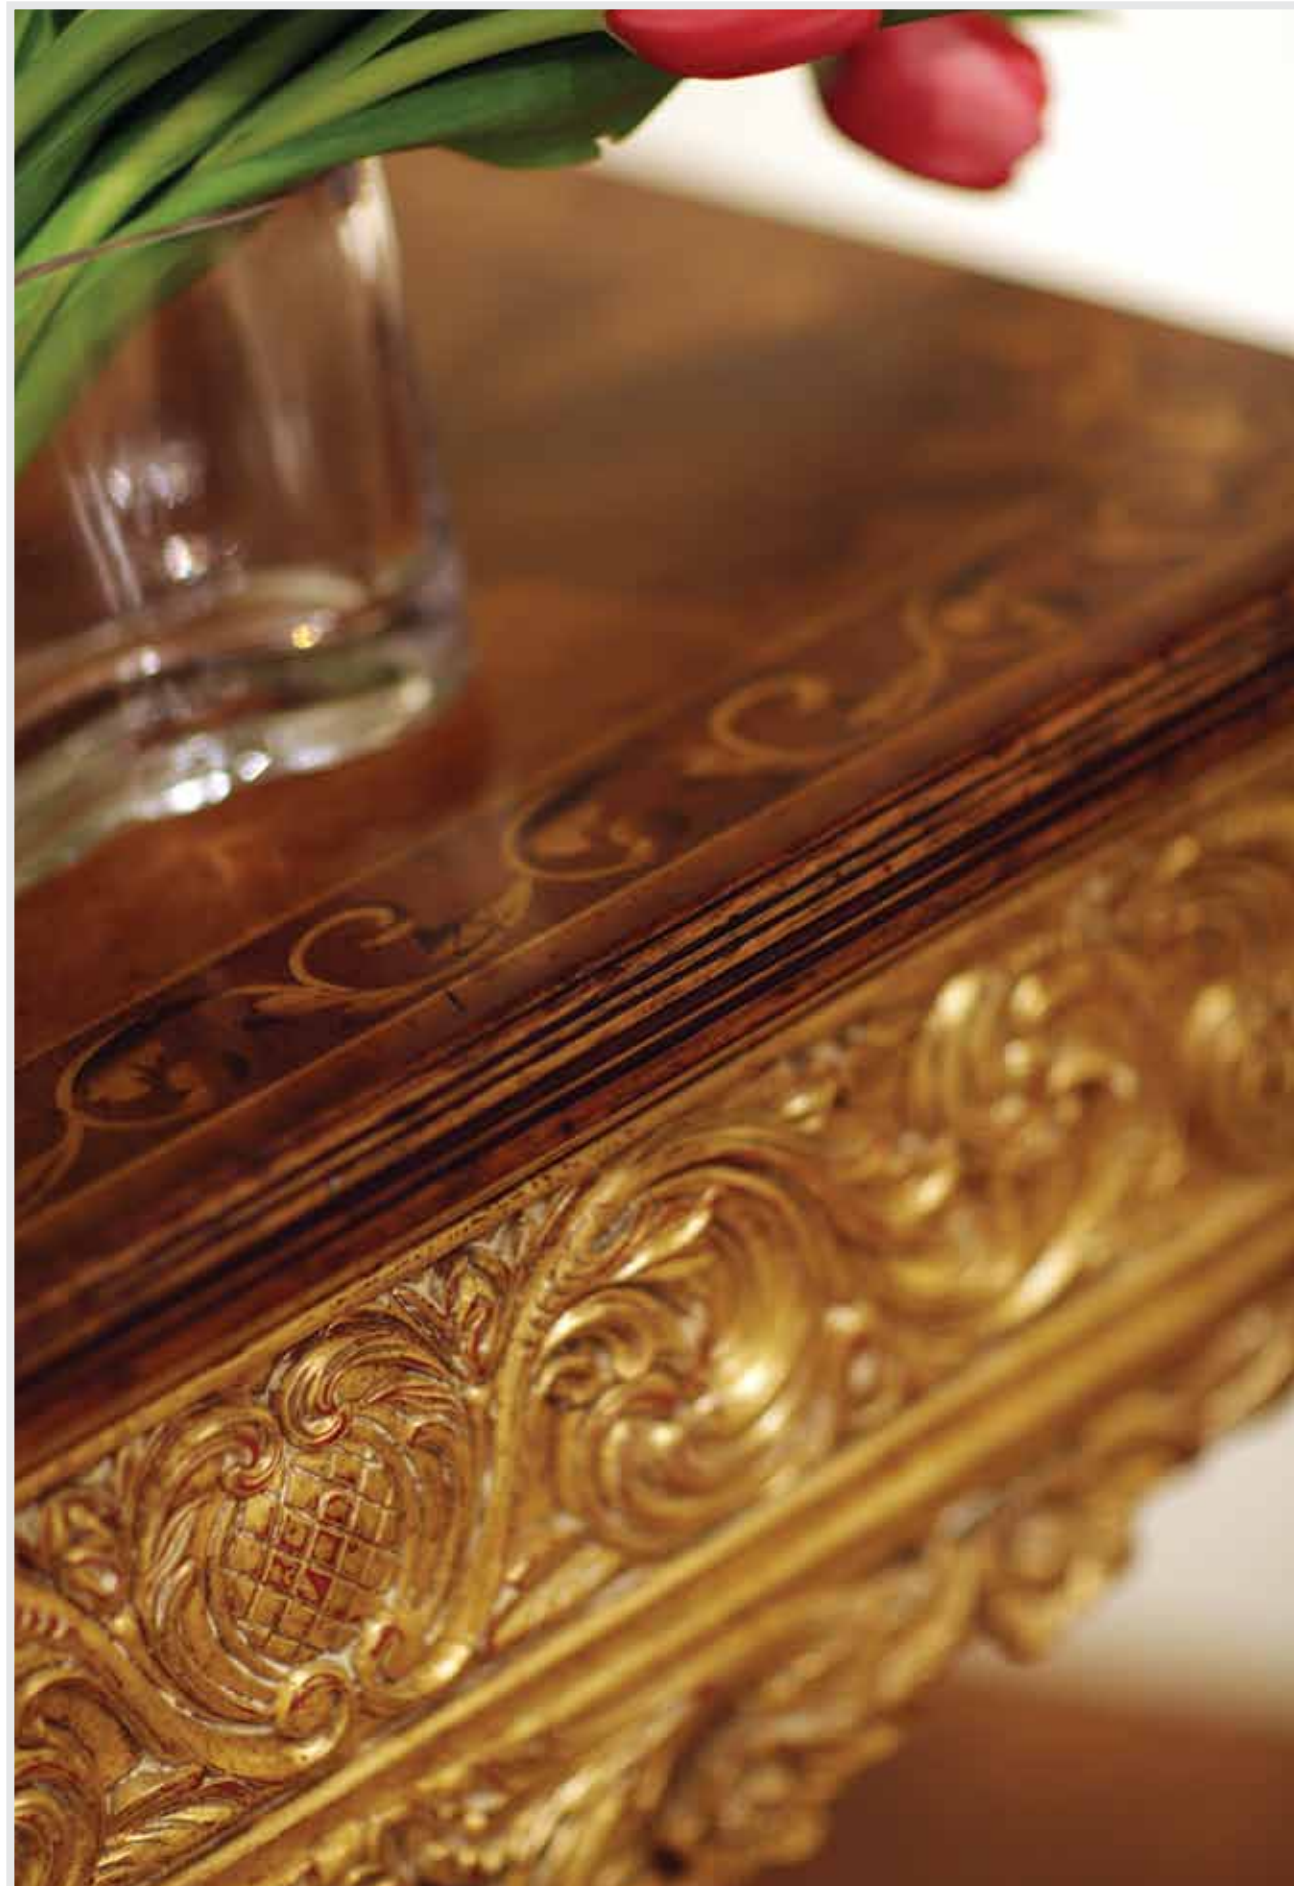

**LOUIS IV STYLE
SQUARE SIDE TABLE**

Louis IV style square side table with heavily carved and gilded drawer front and legs, shaped under-tier and a fine marquetry inlaid satinwood top. Attractive semi-engaged floral garland to drawer base.

- Versailles Collection
- Antique Gold-leaf Light Finish

493286 - Small
W 24 D 24 H 25 inches
W 61 D 61 H 63.5 cm

493516 - Large
W 24 D 30 H 26 ½ inches
W 61 D 76.2 H 67 cm

Related products: