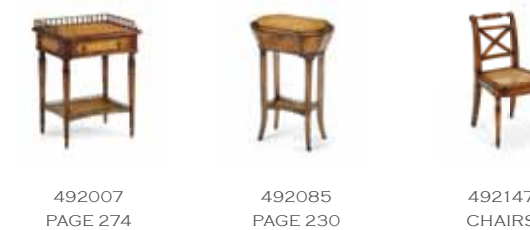

493722
W 42 D 24 H 30 inches
W 106.5 D 61 H 76 cm

Related products:

LEATHER INSET DRESSING TABLE

Walnut dressing table with three panelled and leather inset drawers and antiqued leather top. Beaded back and side rails the whole raised on tapering fluted legs terminating in antiqued brass castors.
Windsor Collection •
Walnut Medium Finish •

492006
W 42 D 23 ¼ H 31 ½ inches
W 106.5 D 59 H 80 cm

Related products:

DRESSING TABLE WITH HINGED MIRROR

Crotch walnut dressing table with a hinged pop-up mirror and self-locking mechanism. Set on elegant cabriole legs inspired by early Georgian designs of c.1720. Perfectly complemented by the 494055 vanity chair.