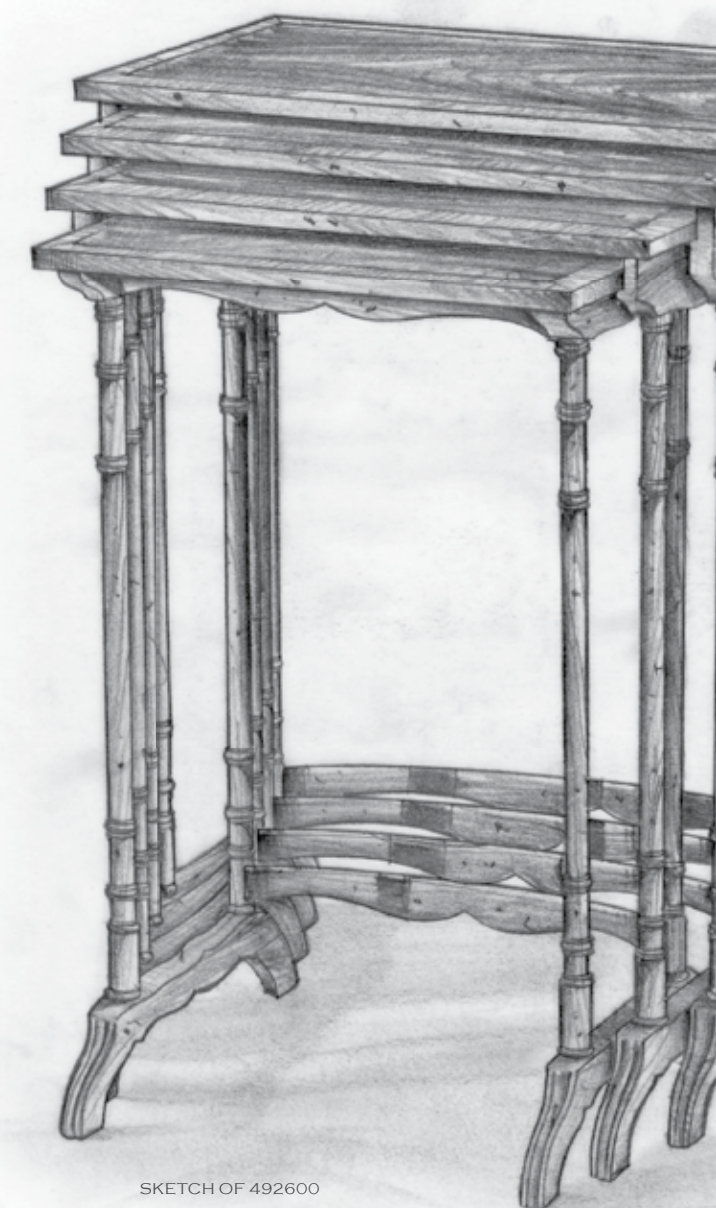

SKETCH OF 492600