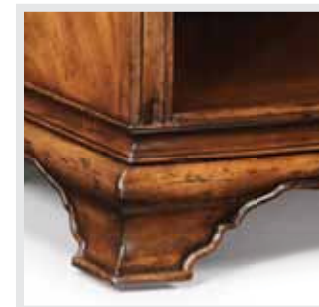

DISTRESSED WALNUT BEDSIDE CHEST WITH SQUARE BRASS HANDLES

Heavily distressed walnut and burr walnut veneer bedside chest of four square drawers with recessed panelled fronts and finely cast patinated brass handles. The whole set on top of a flaring base and large bun feet.

Brasilia Collection •
Walnut Medium Finish •

492577 **SP**
W 31 ¼ D 21 ¾ H 34 inches
W 80.4 D 55.1 H 86.5 cm

Related products:

BEDSIDE WITH TWIG DETAIL

Heavily distressed dark walnut side/bedside table with herringbone parquet top and single drawer and open storage with shelf. Finely cast naturalistic brass twig handle to drawer and exposed tenons.

•Country Farmhouse Collection
•Crotch Walnut Black Heavy Distressed Finish

SP 493932
W 32 D 18 H 32 inches
W 81.4 D 45.7 H 81.4 cm

Related products:

CROTCH WALNUT BEDSIDE CABINET WITH SHELF

Practical small bow fronted crotch walnut veneer side or bedside cabinet with single drawer and adjustable shelf, raised on kick-out bracketed feet.

•Windsor Collection
•Crotch Walnut Medium Finish

493939
W 28 ½ D 18 H 30 inches
W 72.3 D 45.7 H 76.2 cm

Related products:

PAIR OF SATINWOOD BESIDE CABINETS

A pair (left and right) of satinwood veneered night stands, the parquetry arranged in a geometric formation. Pot cupboard with drop handle, single drawer above set on tapering legs with square cross section.

•Portobello Collection
•Satinwood Medium Finish

SP 492975
W 19 D 15 ¾ H 36 inches
W 48 D 40 H 91.4 cm

Related products: