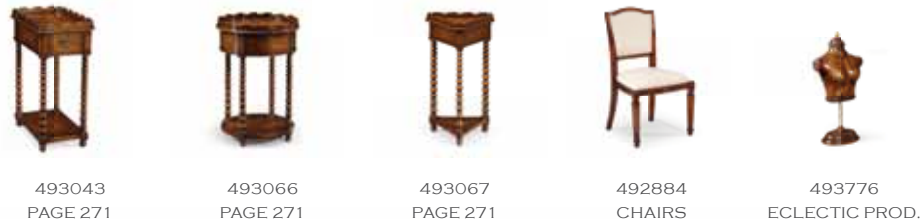

BOBBIN TURNED WALNUT DRESSING TABLE

Walnut dressing table with three drawers and bobbin turned legs. Raised lip to back and sides, cast brass drop handles and backplates.
• Country Farmhouse Collection
• Walnut Warm Finish

SP 493101
W 50 D 26 H 30 ¼ inches
W 127 D 66 H 78.2 cm

Related products: