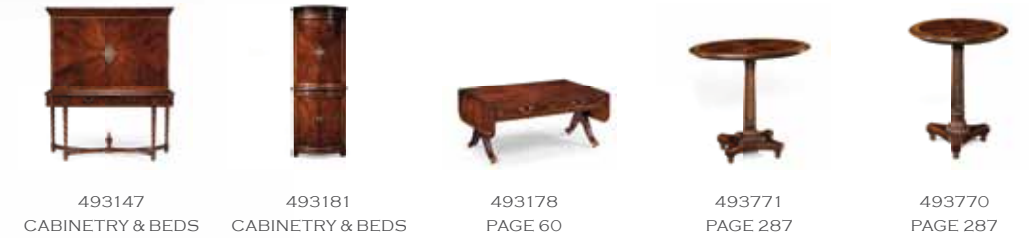

WILLIAM IV PEDESTAL GAMES TABLE

William IV style mahogany pedestal games table of small proportions with inlaid chess board, finely carved border, fluted column and further carving to the base and bun feet.

Buckingham Collection •
Antique Mahogany Medium Finish •

492814
W 24 D 24 H 30 inches
W 61 D 61 H 76.2 cm

Related products: