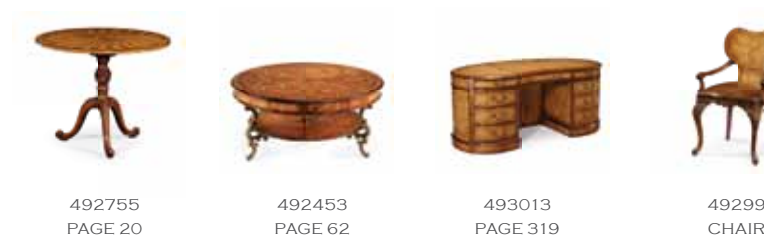

492453
PAGE 62

493013
PAGE 319

492999
CHAIRS

SPIRAL INLAY LAMP TABLE

Unusual George II period style round topped lamp table with a fine swirling inlaid pattern to the top with cast brass gallery around and shallow carved climbing vine motif to the tripod base.

- Windsor Collection
- Walnut Medium Finish

492712 **SP**
W 23 ¾ D 23 ¾ H 29 ½ inches
W 60.3 D 60.3 H 74.9 cm

Related products:

492755
PAGE 20