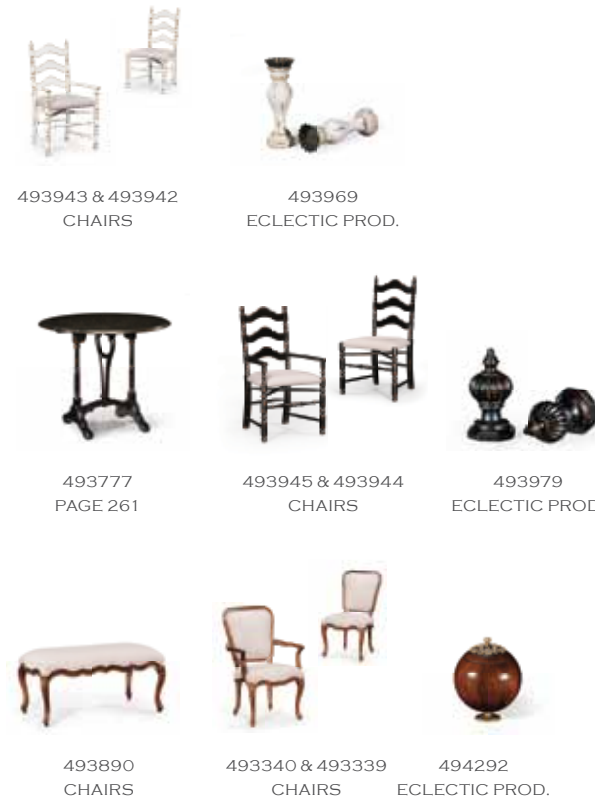

493943 & 493942
CHAIRS

493969
ECLECTIC PROD.

493777
PAGE 261

493945 & 493944
CHAIRS

493979
ECLECTIC PROD.

493890
CHAIRS

493340 & 493339
CHAIRS

494292
ECLECTIC PROD.