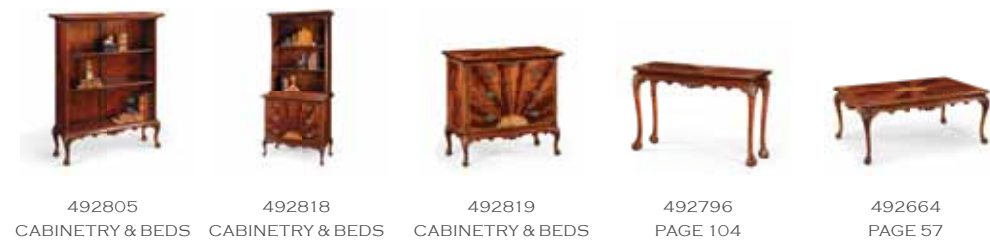

MAHOGANY CABRIOLE LEG SIDE TABLE

Square side table with radiating mahogany veneers and satinwood inlays set above an undulating apron with shallow carved details on ball and claw cabriole legs and a drawer front. Inspired by furniture of the George III period.

- Buckingham Collection
- Antique Mahogany Medium Finish

492707
W 24 D 24 H 25 ½ inches
W 61 D 61 H 64.7 cm

Related products:

**MAHOGANY THREE
LEGGED ROUND SIDE
TABLE SCALLOP SHELLS**

Mahogany veneered and crossbanded round topped side table with rococo style shallow carving to the apron of swags and scallop shells set on curved cabriole legs.

- Buckingham Collection
- Antique Mahogany Medium Finish

493598 - Round
W 28 D 28 H 26 inches
W 71.1 D 71.1 H 66 cm

493895 - Square **SP**
W 24 D 24 H 25 inches
W 61 D 61 H 63.5 cm

Related products: