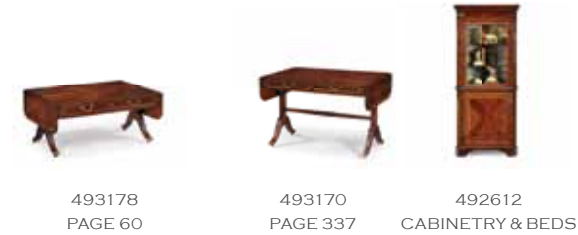

**REGENCY MAHOGANY
PEMBROKE TABLE**

Regency style mahogany veneered and crossbanded pembroke table with a marquetry inlaid top, single drawer, serpentine shaped drop leaves and standing on panelled tapering square legs with floral marquetry details.

- Buckingham Collection
- Antique Mahogany Medium Finish

492603
W 38 ¼ D 27 H 27 inches
W 98.6 D 68.6 H 68.6 cm
Width folded: 18 ½ inches (47.2 cm)

Related products: