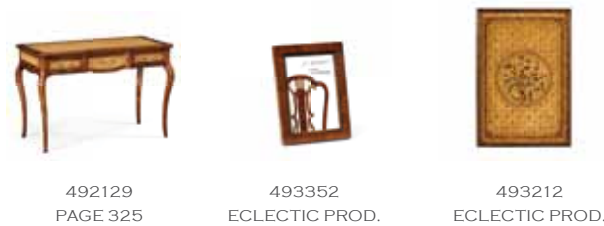

OVAL MARQUETRY LAMP TABLE

Walnut and satinwood veneer oval lamp table with single drawer and with profuse floral marquetry design and parquetry details on a baluster carved tripod base. Inspired by Dutch cabinetry of the 17th century.

- Windsor Collection
- Satinwood Light Finish

492115
W 34 D 22 ½ H 28 ¾ inches
W 86.3 D 57.3 H 73.1 cm

Related products:

492129
PAGE 325

493352
ECLECTIC PROD.

493212
ECLECTIC PROD.