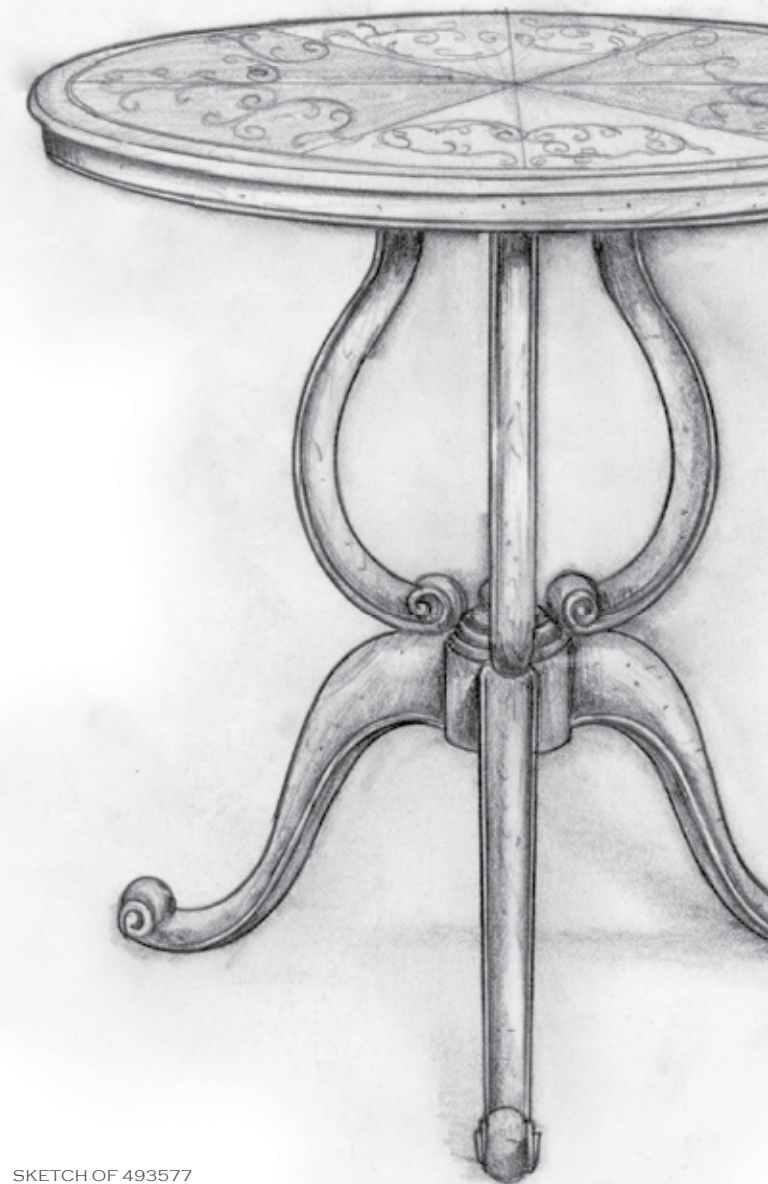

SKETCH OF 493577