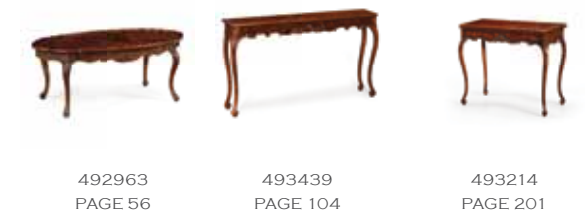

**REGENCY MAHOGANY
PEMBROKE TABLE**

Regency style mahogany veneered and crossbanded pembroke table with a marquetry inlaid top, single drawer, serpentine shaped drop leaves and standing on panelled tapering square legs with floral marquetry details.

- Buckingham Collection
- Antique Mahogany Medium Finish

492603
W 38 ¼ D 27 H 27 inches
W 98.6 D 68.6 H 68.6 cm
Width folded: 18 ½ inches (47.2 cm)

Related products:

MAHOGANY CABRIOLE LEG SIDE TABLE

Square side table with radiating mahogany veneers and satinwood inlays set above an undulating apron with shallow carved details on ball and claw cabriole legs and a drawer front. Inspired by furniture of the George III period.

- Buckingham Collection
- Antique Mahogany Medium Finish

492707
W 24 D 24 H 25 ½ inches
W 61 D 61 H 64.7 cm

Related products:

**MAHOGANY THREE
LEGGED ROUND SIDE
TABLE SCALLOP SHELLS**

Mahogany veneered and crossbanded round topped side table with rococo style shallow carving to the apron of swags and scallop shells set on curved cabriole legs.

- Buckingham Collection
- Antique Mahogany Medium Finish

493598 - Round
W 28 D 28 H 26 inches
W 71.1 D 71.1 H 66 cm

493895 - Square **SP**
W 24 D 24 H 25 inches
W 61 D 61 H 63.5 cm

Related products: