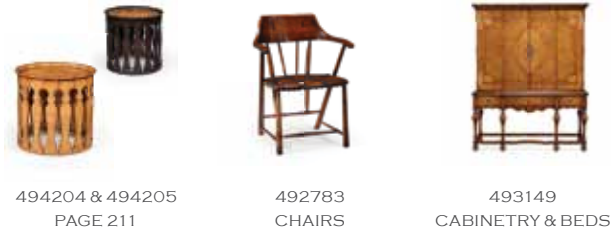

492783
CHAIRS

493149
CABINETS & BEDS

MOORISH LAMP TABLE

Unusual warm toned birch veneered lamp table inspired by Moorish souk furniture, the polygonal top above a band of interlocking columns heightened with stringing inlay.

- Moroccan Collection
- Masur Birch Light Finish

494206
W 15 ¼ D 16 ½ H 26 inches
W 40 D 41.8 H 66.3 cm

494207 - Ebonised Finish

Related products:

494204 & 494205
PAGE 211