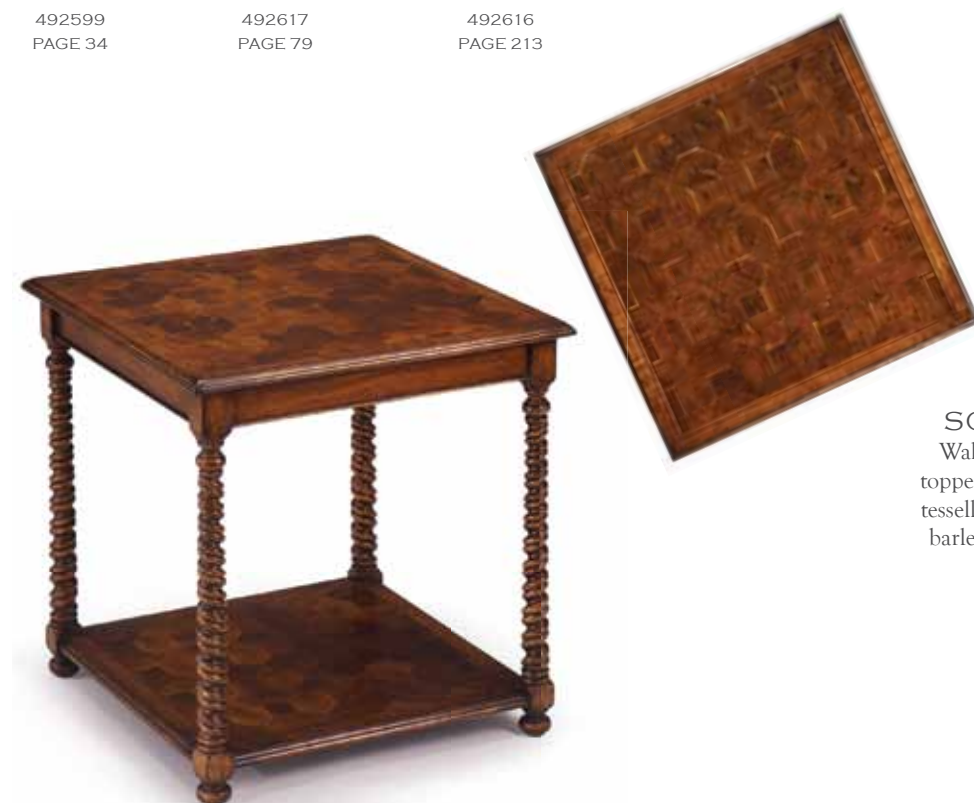

Square walnut and oyster veneer side table with an inset tan leather top and a pull-out slide set on barley twist columns with hand carved details and an intersecting horseshoe stretcher base.

- Windsor Collection •
- Walnut Medium Finish •

492396

W 26 D 26 H 25 ½ inches
W 66 D 66 H 64.7 cm

Related products:

493519
PAGE 325

492582
CABINETS & BEDS

492098
PAGE 43

**OYSTER VENEER
SQUARE SIDE TABLE**

Walnut and oyster veneered square topped side table with under-tier, the tessellated veneers set between turned barley twist legs and set on bun feet.