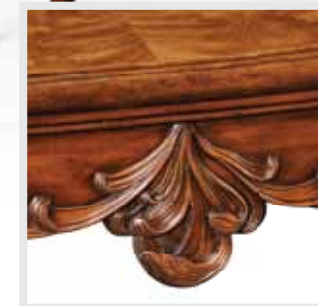

493191
W 24 D 24 H 25 inches
W 61 D 61 H 63.5 cm

Related products:

493188
CABINETS & BEDS

493185
PAGE 96

493183
PAGE 54

WALNUT ROCOCO SIDE TABLE

Walnut side table with crotch walnut veneer top and serpentine raised rail above shallow carved fine rococo details including an asymmetric plant frond, all set on slender cabriole legs.