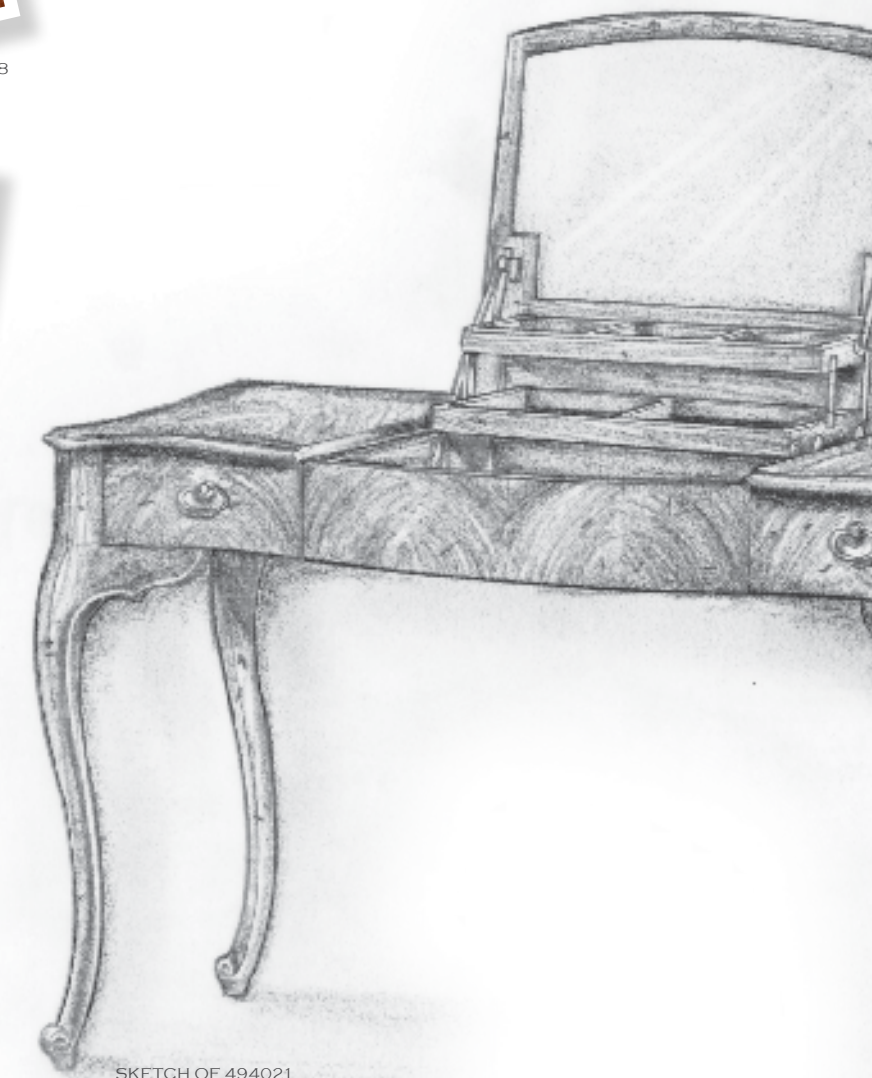

SKETCH OF 494021

Ingenious design combined with exquisite craftsmanship make a Jonathan Charles dressing table a thing of beauty and desire. Individual pieces in this collection complement our range of beds, whilst remaining stunning pieces of stand-alone furniture.